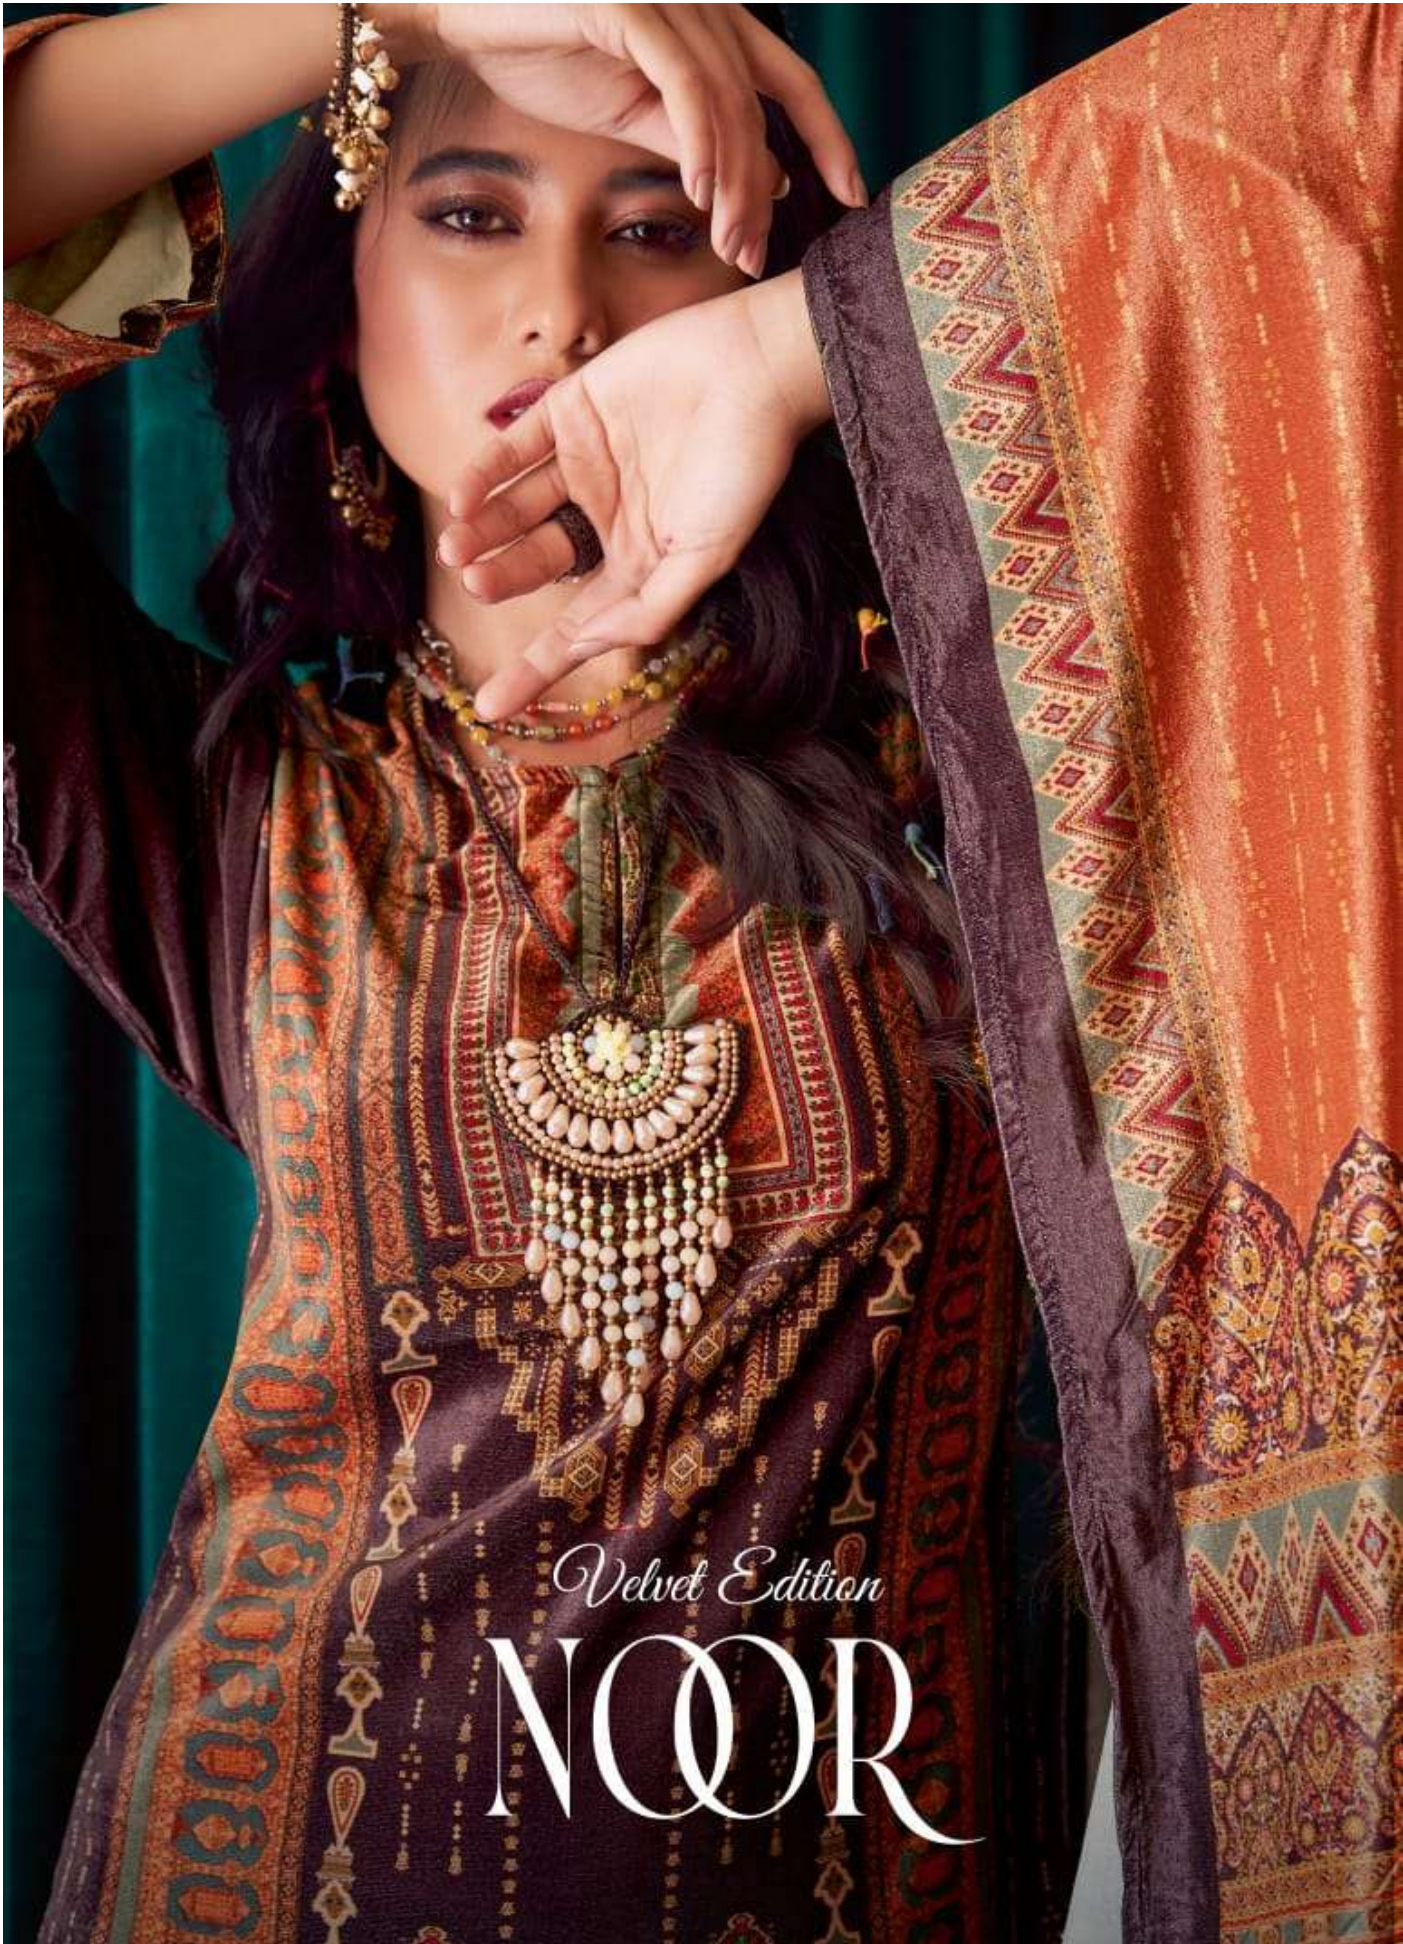

Velvet Edition
NOOR