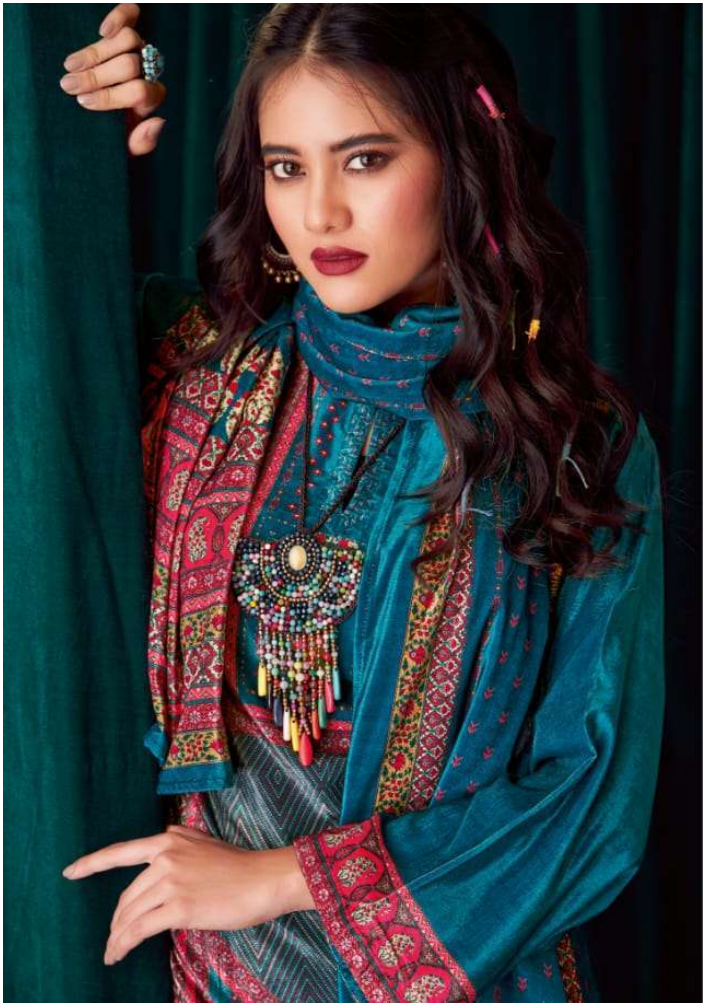

Velvet Edition
NOOR
376