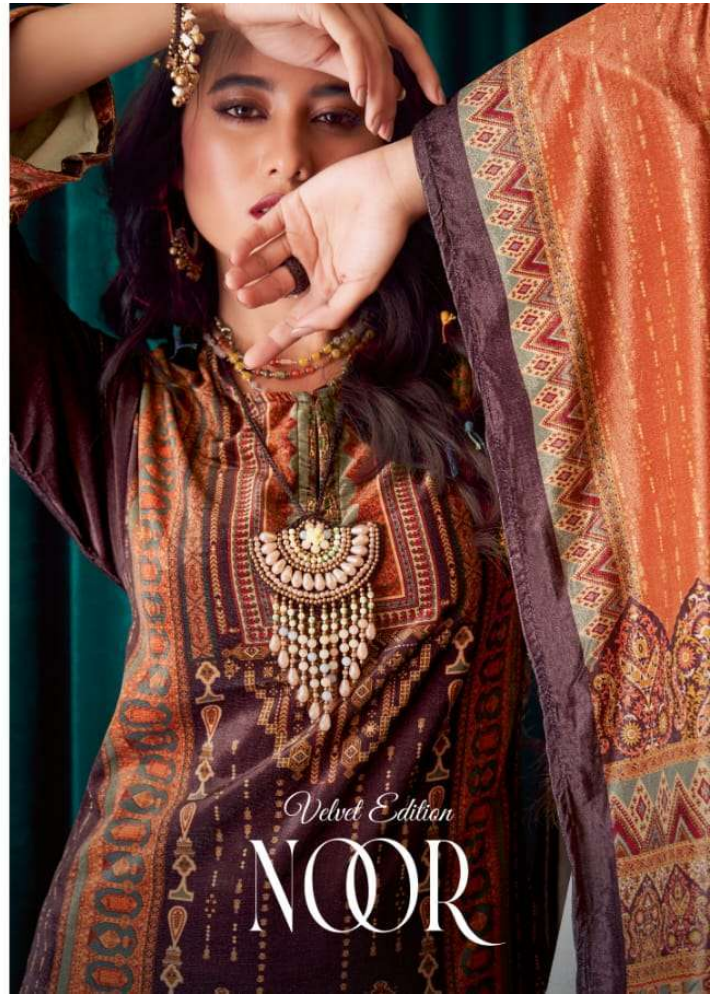

RATE LIST

H S N CODE - 540754

DESIGN NO

336 - 351

376 - 312

345

325

DESCRIPTION

TOP - VELVET DIGITAL PRINT WITH ORGENZA SILK
AND DAMAN PATTI EMBROIDERY

BOTTOM - STAPLE TWILL

DUPATTA - VELVET DUPATTA DIGITAL PRINTED

RATE

{ RS, 1895/- }

TOTAL SUITS = 06 TOTAL AMOUNT - 11370/- AVG. RATE - 1895/-

Distributed by

KSS
Syntax Private Limited

Mob : +91-96242 83111