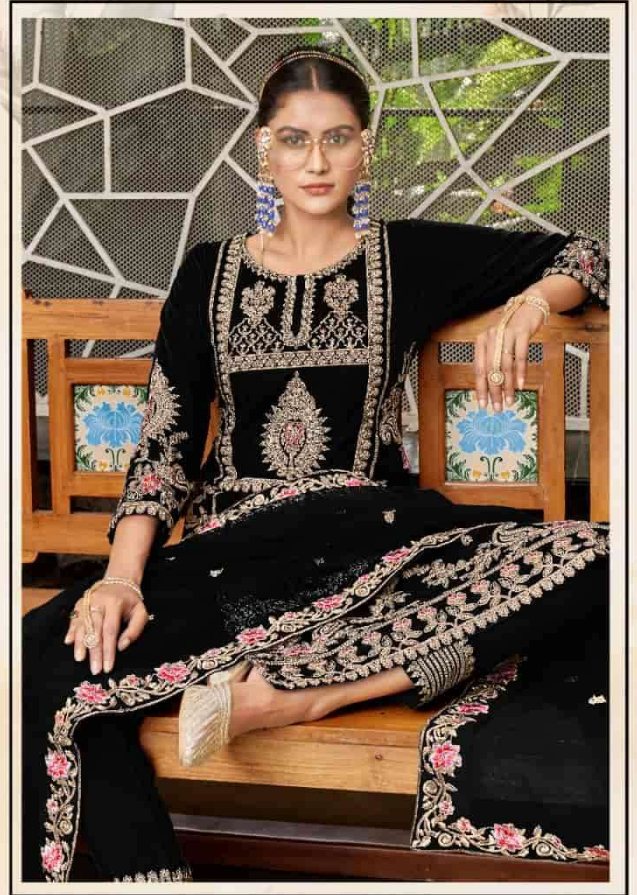

Motifz
FASHION FORWARD

D.NO-2007-D

TOP- VELVET WITH EMBROIDERY

BOTTOM - RAYON PASHMINA

**DUPATTA - NET WITH EMBROIDERY WITH
4 SIDE LESS**

Motifz
FASHION FORWARD

D.NO-2007-A

TOP- VELVET WITH EMBROIDERY

BOTTOM - RAYON PASHMINA

**DUPATTA - NET WITH EMBROIDERY WITH
4 SIDE LESS**

Motifz
FASHION FORWARD

D.NO-2007-D

TOP- VELVET WITH EMBROIDERY

BOTTOM - RAYON PASHMINA

**DUPATTA - NET WITH EMBROIDERY WITH
4 SIDE LESS**