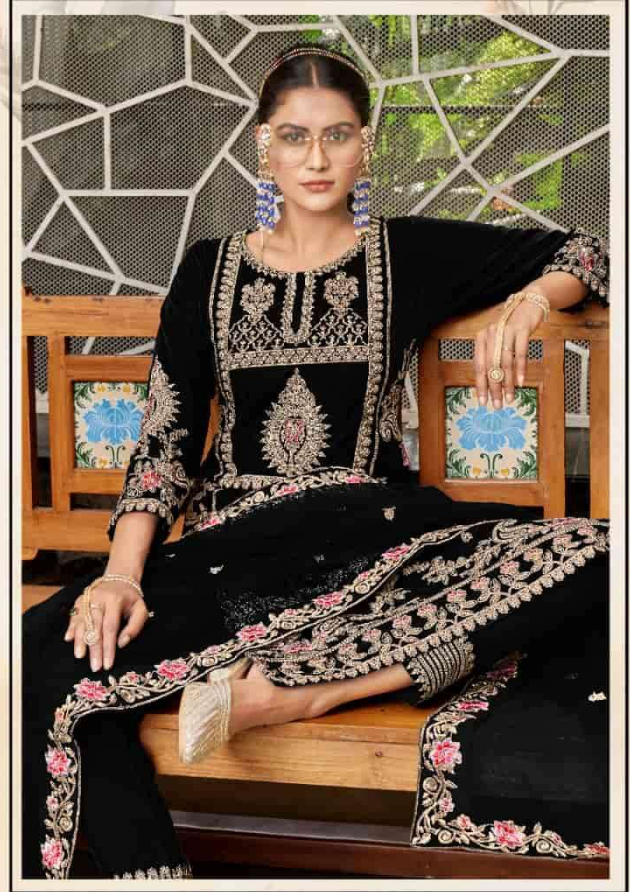

Motifz
FASHION FORWARD

D.NO-2007-D

TOP- VELVET WITH EMBROIDERY

BOTTOM - RAYON PASHMINA

**DUPATTA - NET WITH EMBROIDERY WITH
4 SIDE LESS**

Motifz
FASHION FORWARD

D.NO-2007-A

TOP- VELVET WITH EMBROIDERY

BOTTOM - RAYON PASHMINA

**DUPATTA - NET WITH EMBROIDERY WITH
4 SIDE LESS**

Motifz
FASHION FORWARD

D.NO-2007-D

TOP- VELVET WITH EMBROIDERY

BOTTOM - RAYON PASHMINA

**DUPATTA - NET WITH EMBROIDERY WITH
4 SIDE LESS**