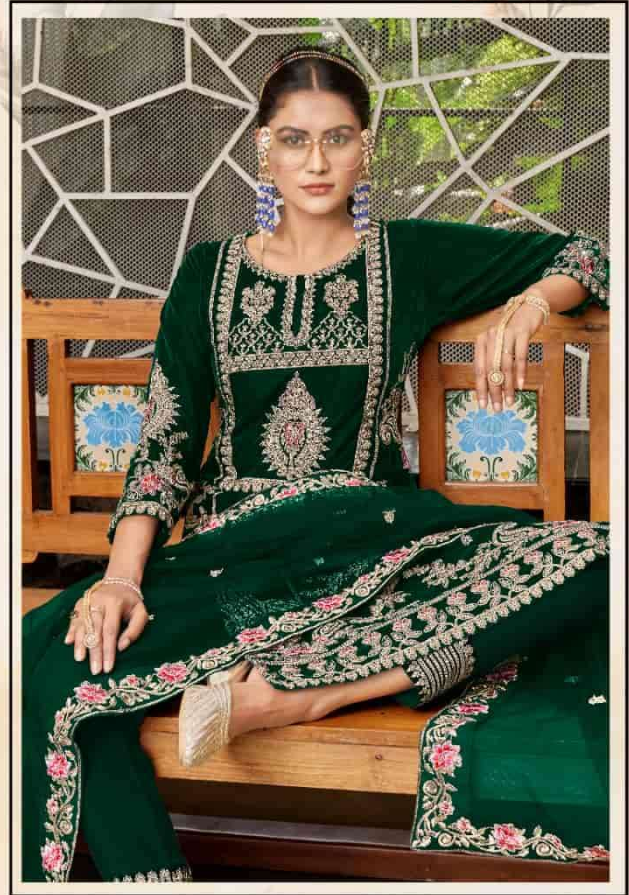

D.no-2007-D

:-TOP:-
Velvet With Embroidery

:-BOTTAM:-
Rayon Pashmina

:-DUPATTA:-
Net With Embroidery With 4 Side Less

Motifz
FASHION FORWARD

D.NO-2007-B

TOP- VELVET WITH EMBROIDERY

BOTTOM - RAYON PASHMINA