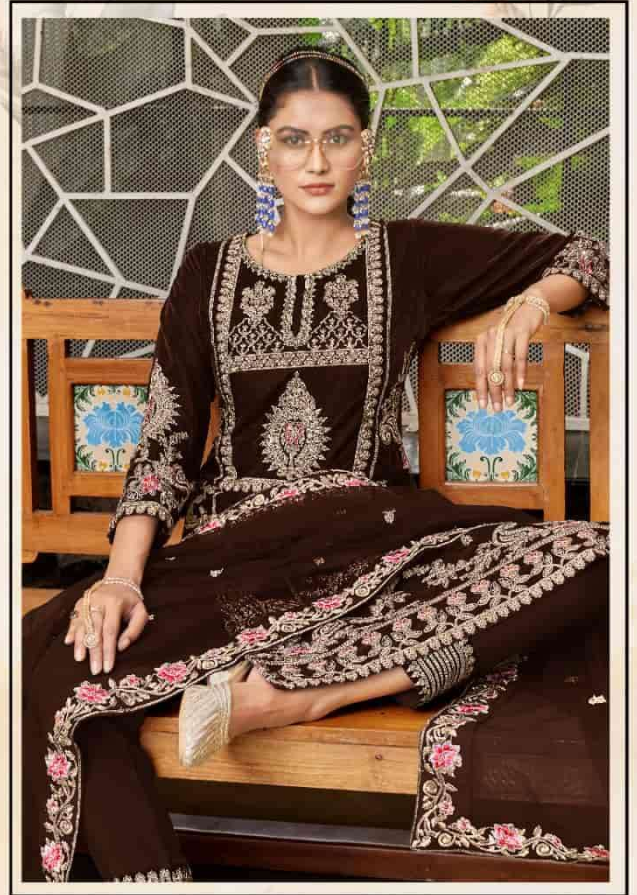

Motifz
FASHION FORWARD

D.NO-2007-C