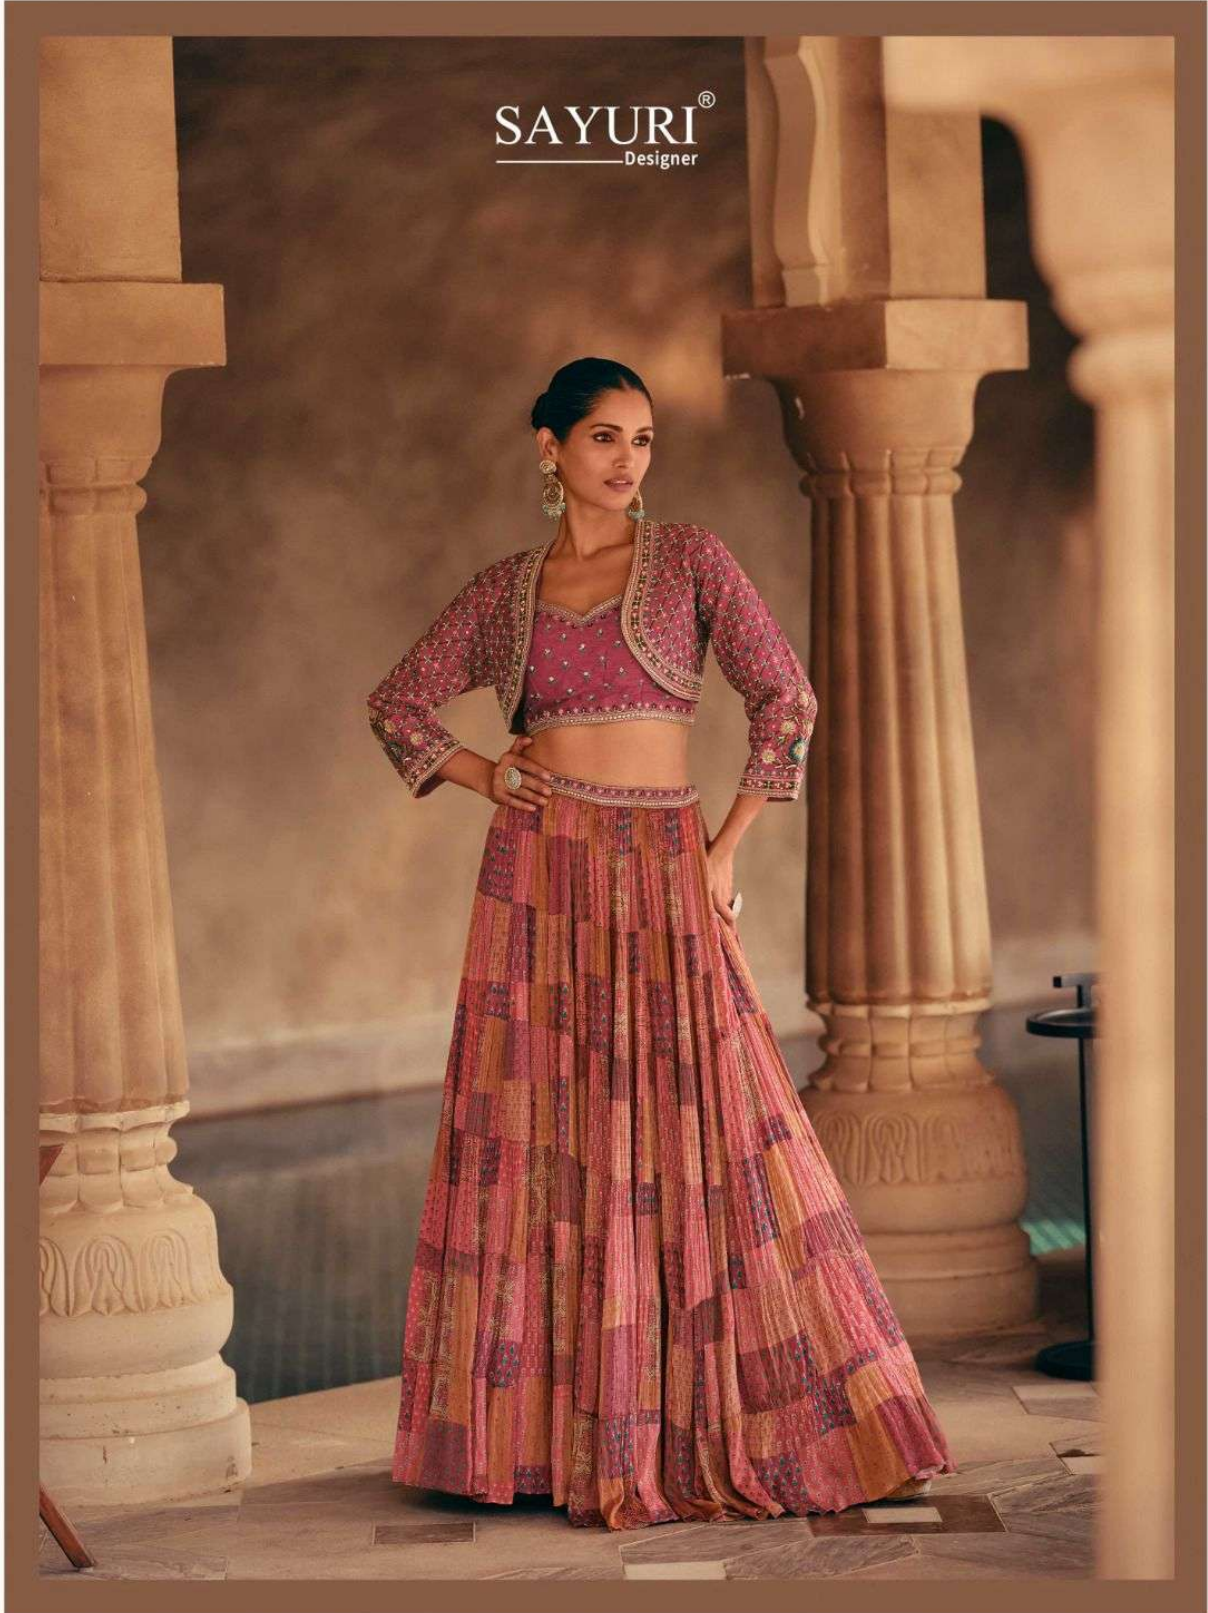

SAYURI®
Designer