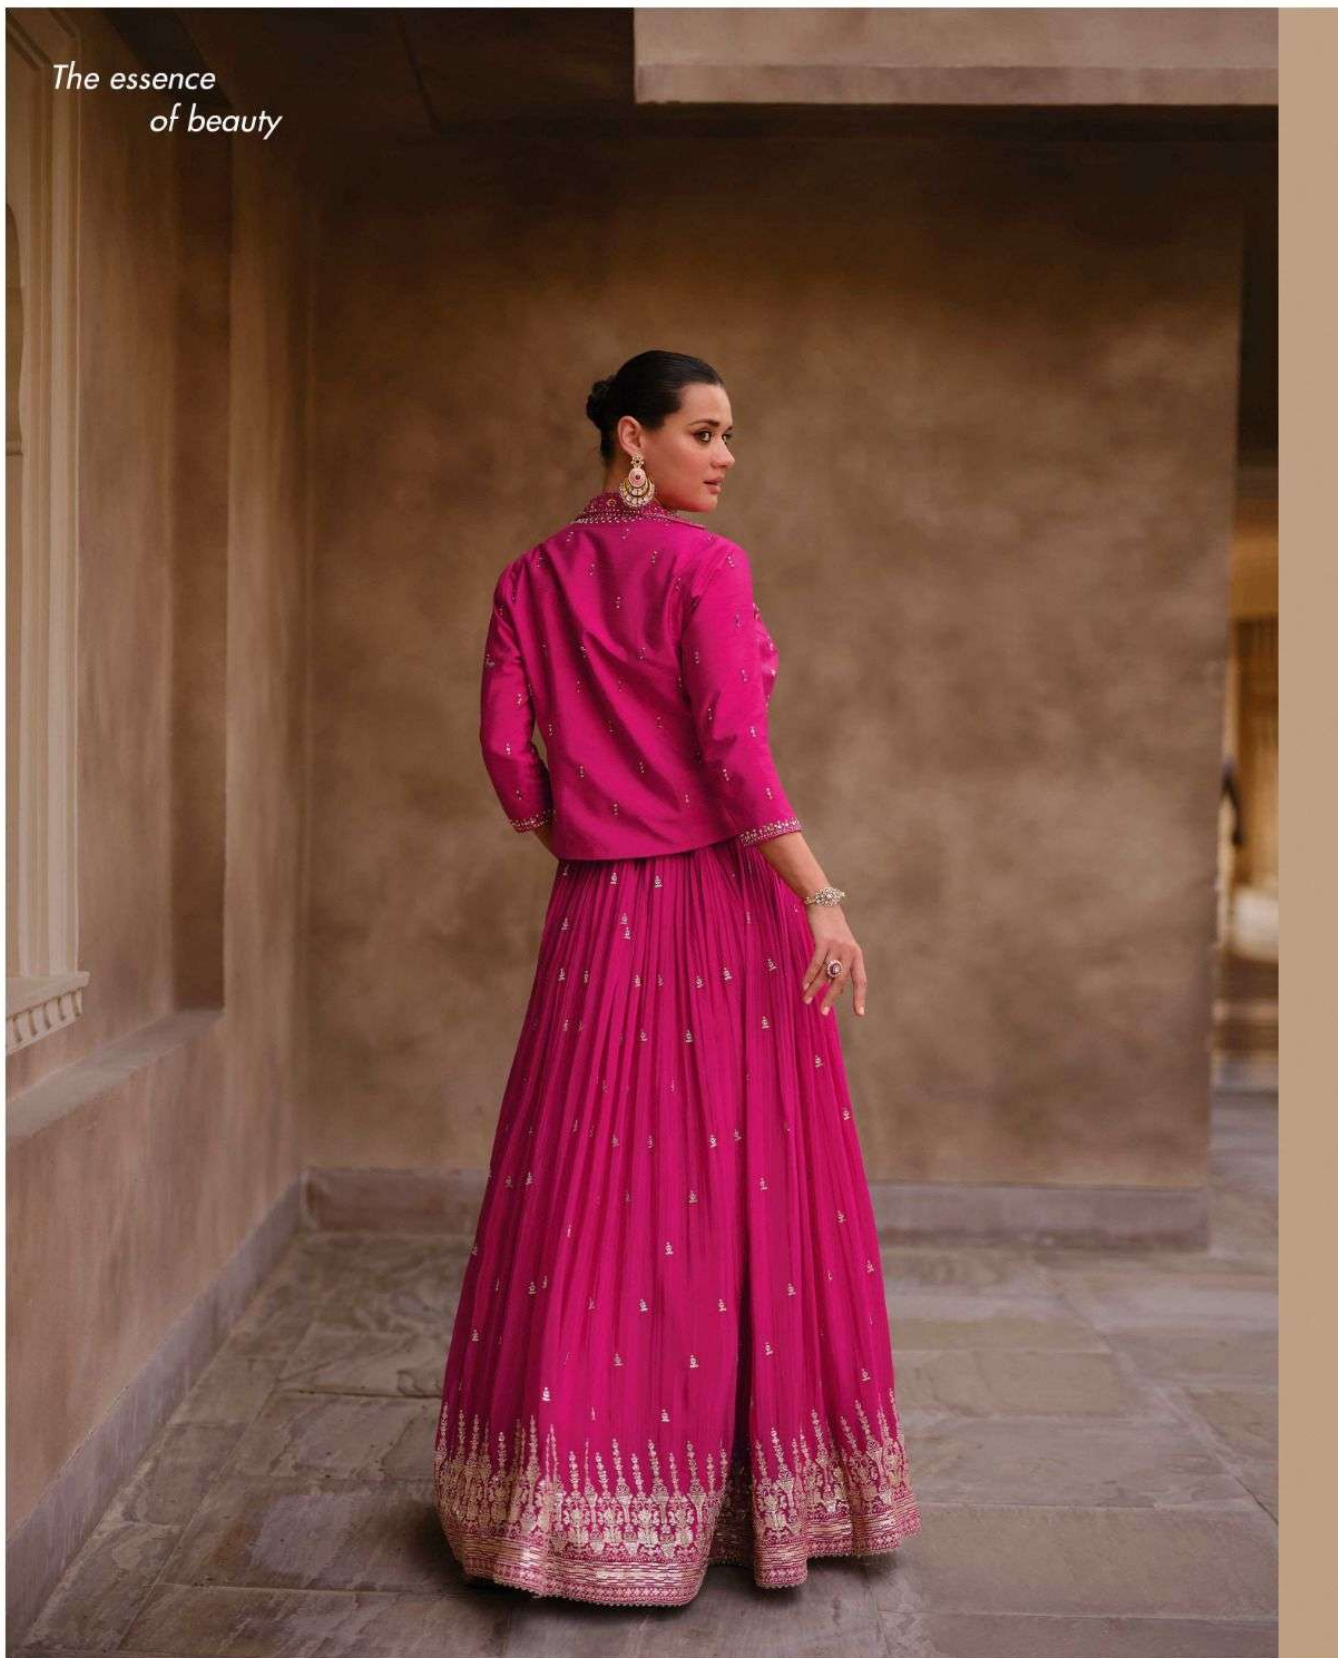

*The essence
of beauty*