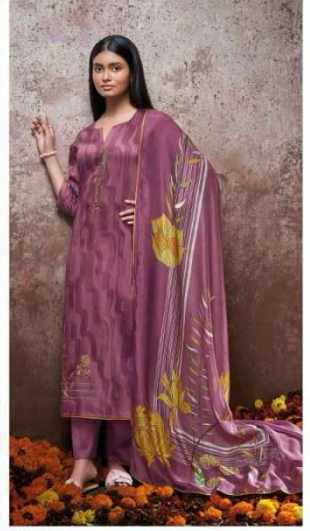

S2125-D

Ganga®
Corey
S2125- A/B/C/D