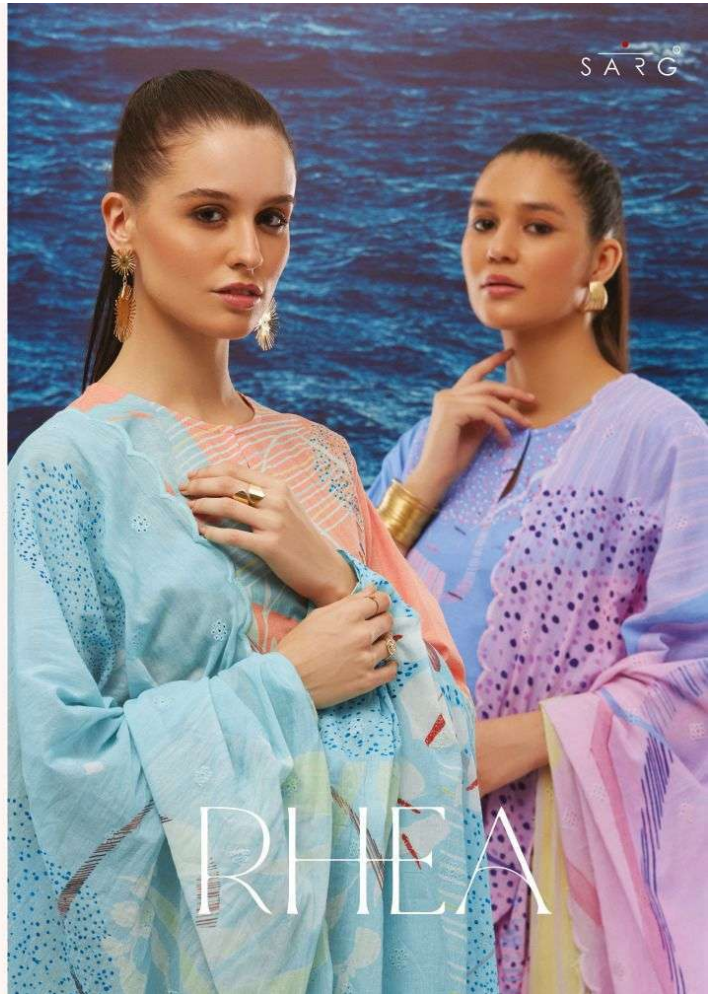

RATE LIST

H S N CODE - 540834

DESIGN NO

207 - 216

209 - 240

218 - 224

256 - 201

DESCRIPTION

TOP - PURE COTTON LAWN DIGITAL PRINT WITH HAND WORK

AND DAMAN SLEEVE EMBROIDERY

BOTTOM - PURE COTTON LAWN

DUPATTA - PURE VOIL DUPATTA DIGITAL PRINT WITH EMBROIDERY

RATE

{ **RS, 1895/-** }

TOTAL SUITS = 08 TOTAL AMOUNT - 15160/- AVG. RATE - 1895/-

Distributed by

KSS
Syntex Private Limited

Mob : +91-96242 83111