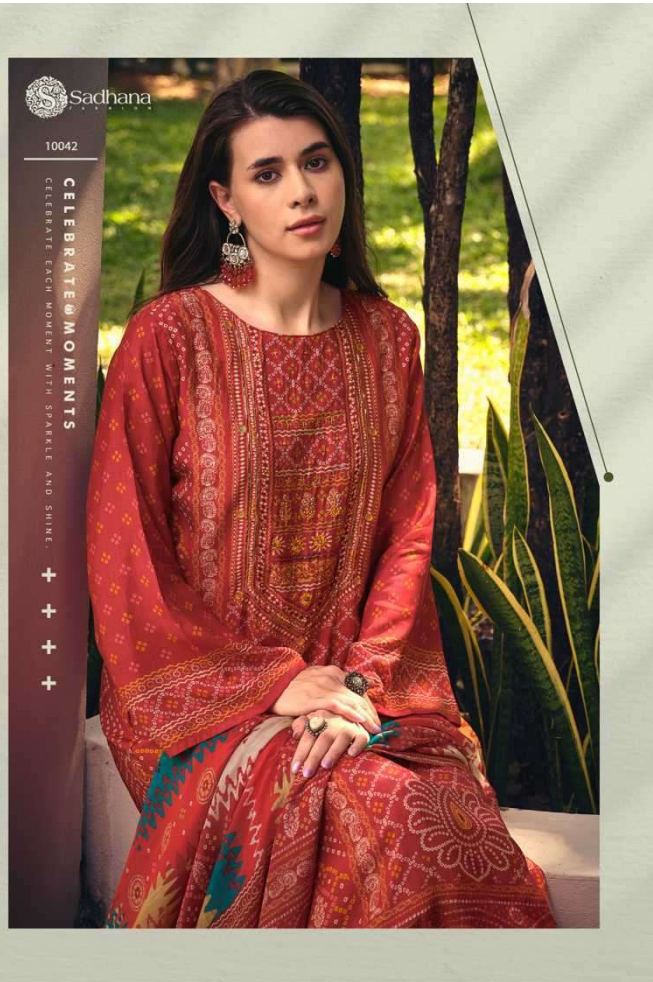

I N A A Y A T

SOOTHING

FEEL

PAY ATTENTION TO WHAT
YOUR OUTFIT MAKES YOU FEEL.

10043

BLAZE CHASER

BEAUTY IS A RADIANCE THAT
ORIGINATES FROM WITHIN AND COMES FROM
INNER HAVEN AND STEADY CHARACTER.

+ + + +

10045

Sadhana

10041

10042

10045

10046

10043

10044