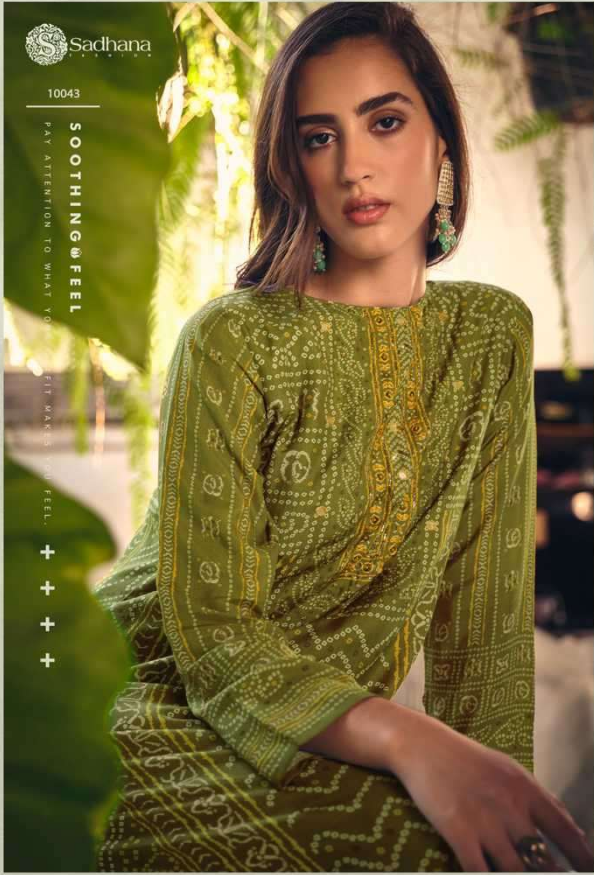

I N A A Y A T

SOOTHING

FEEL

PAY ATTENTION TO WHAT
YOUR OUTFIT MAKES YOU FEEL.

10043

BLAZE CHASER

BEAUTY IS A RADIANCE THAT
ORIGINATES FROM WITHIN AND COMES FROM
INNER HAVEN AND STEADY CHARACTER.

+ + + +

10045

Sadhana

10041

10042

10045

10046

10043

10044