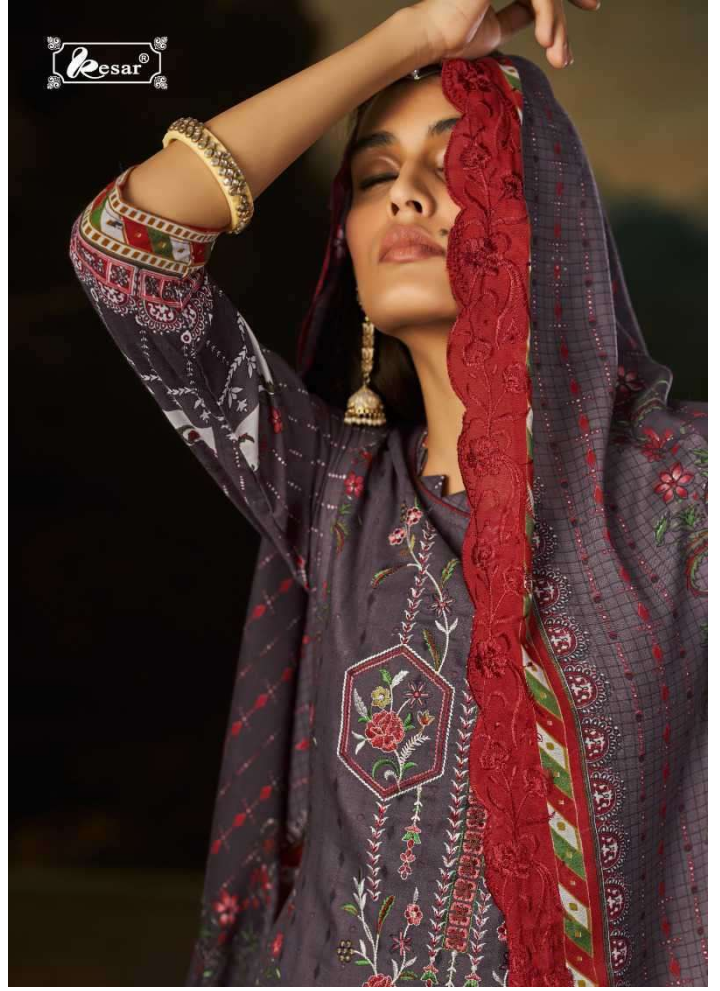

Kesar®

Maryam

SPECIAL DUPATTA WORK COLLECTION

Resar

210-008

Amazing grace

If you adore the latest trends, you will lust after the autumn/winter collection.

210-001

210-006
Vintage beauty

Fashion to come purely bring out the virgin deep within you.

Resar

210-004
Mood regal

Lean shades of teal, viridian & grape lend an auspicious to winter's austere palette.

Kesar®

Maryam