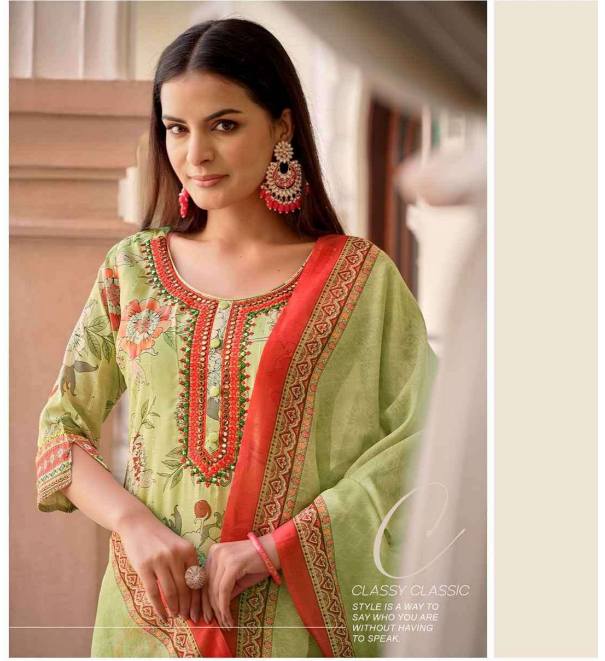

LILY & LALI[®]
GULS PRIDE
A PRODUCT OF *fiona* GROUP

MEHNOOR

DELECTABLE STYLE

FASHION IS WHAT
YOU'RE OFFERED
FOUR TIMES A
YEAR BY DESIGN-
ERS AND STYLE IS
WHAT YOU CHOOSE

15911

LILY&LALI[®]
GULS PRIDE
A PRODUCT OF **franz** GROUP

LILY&LALI®
GULSPRIDE
A PRODUCT OF STONZ GROUP

15913

CLASSY CLASSIC
STYLE IS A WAY TO
SAY WHO YOU ARE
WITHOUT HAVING
TO SPEAK.

LILY & LALI®
GULS PRIDE
A PRODUCT OF VIONA GROUP

TRADITIONAL FLAIR
THE FORMATS ARE
MOST PERFECT
DRESS THAT WE HAVE
DESIGNED WITH
COLOR AND COMFORT
RATHER