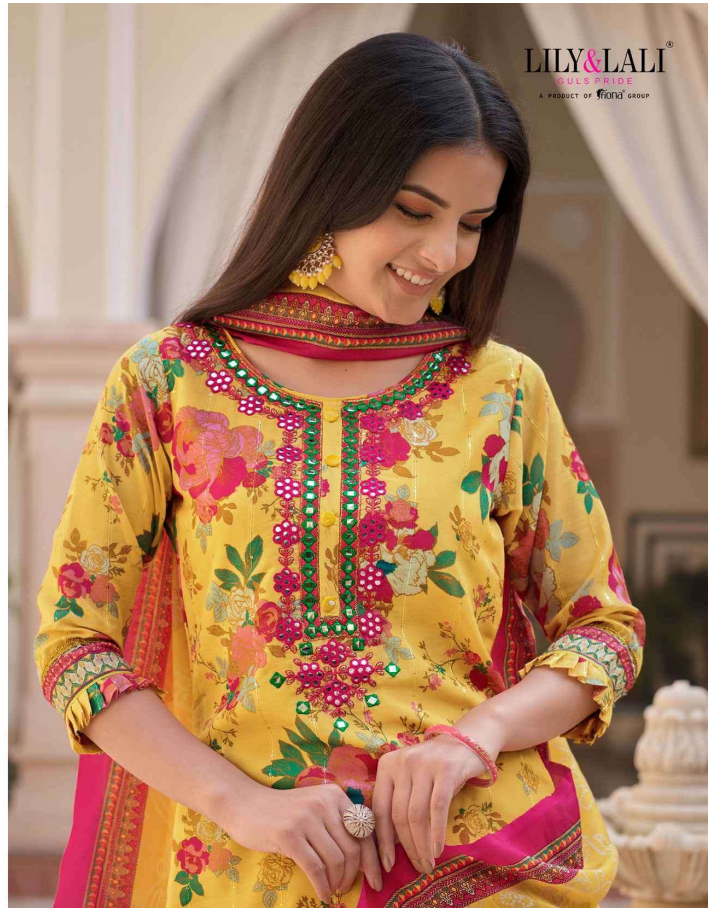

15915

LILY & LALI
GULS SHIBDI
A PRODUCT OF SIKKIN GROUP