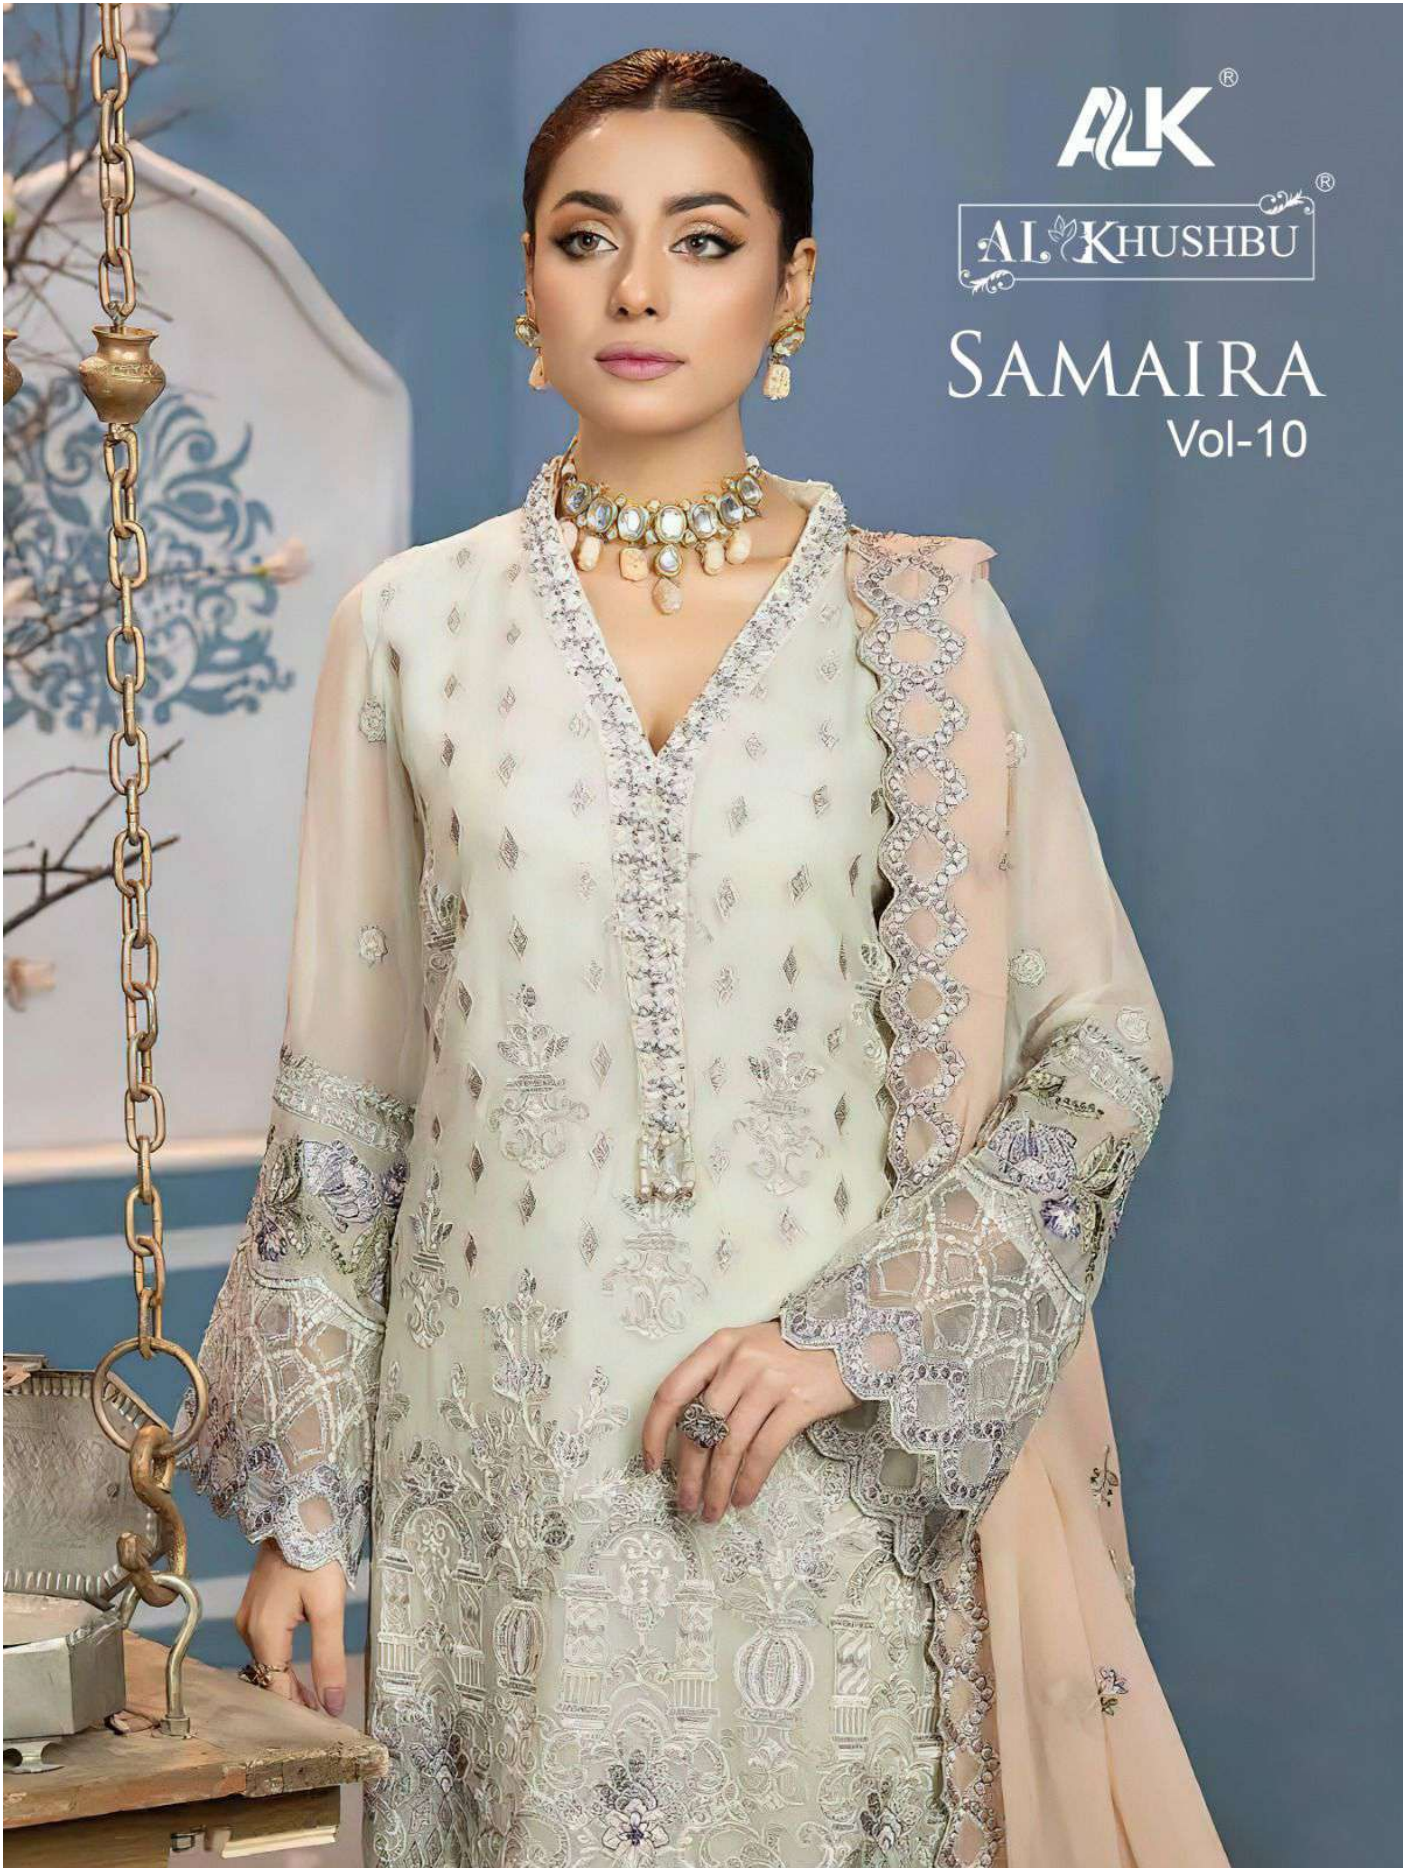

ALK[®]

AL KHUSHBU[®]

SAMAIRA
Vol-10

TOP Faux Georgette with Embroidery

BOTTOM-INNER Dull santoon

DUPATTA Nazmin with Embroidery

ALK-5079

ALK-5080

ALK-5081

ALK[®]

AL KHUSHBU[®]

SAMAIRA

Vol-10

ALK D.No.5080

TOP

Faux Georgette
With Embroidery

BOTTOM-INNER

Dull santoon

DUPATTA

Nazmin
With Embroidery

ALK[®]

AL KHUSHBU[®]

SAMAIRA

Vol-10

ALK D.No.5079

TOP

Faux Georgette
With Embroidery

BOTTOM-INNER

Dull santoon

DUPATTA

Nazmin
With Embroidery

ALK[®]