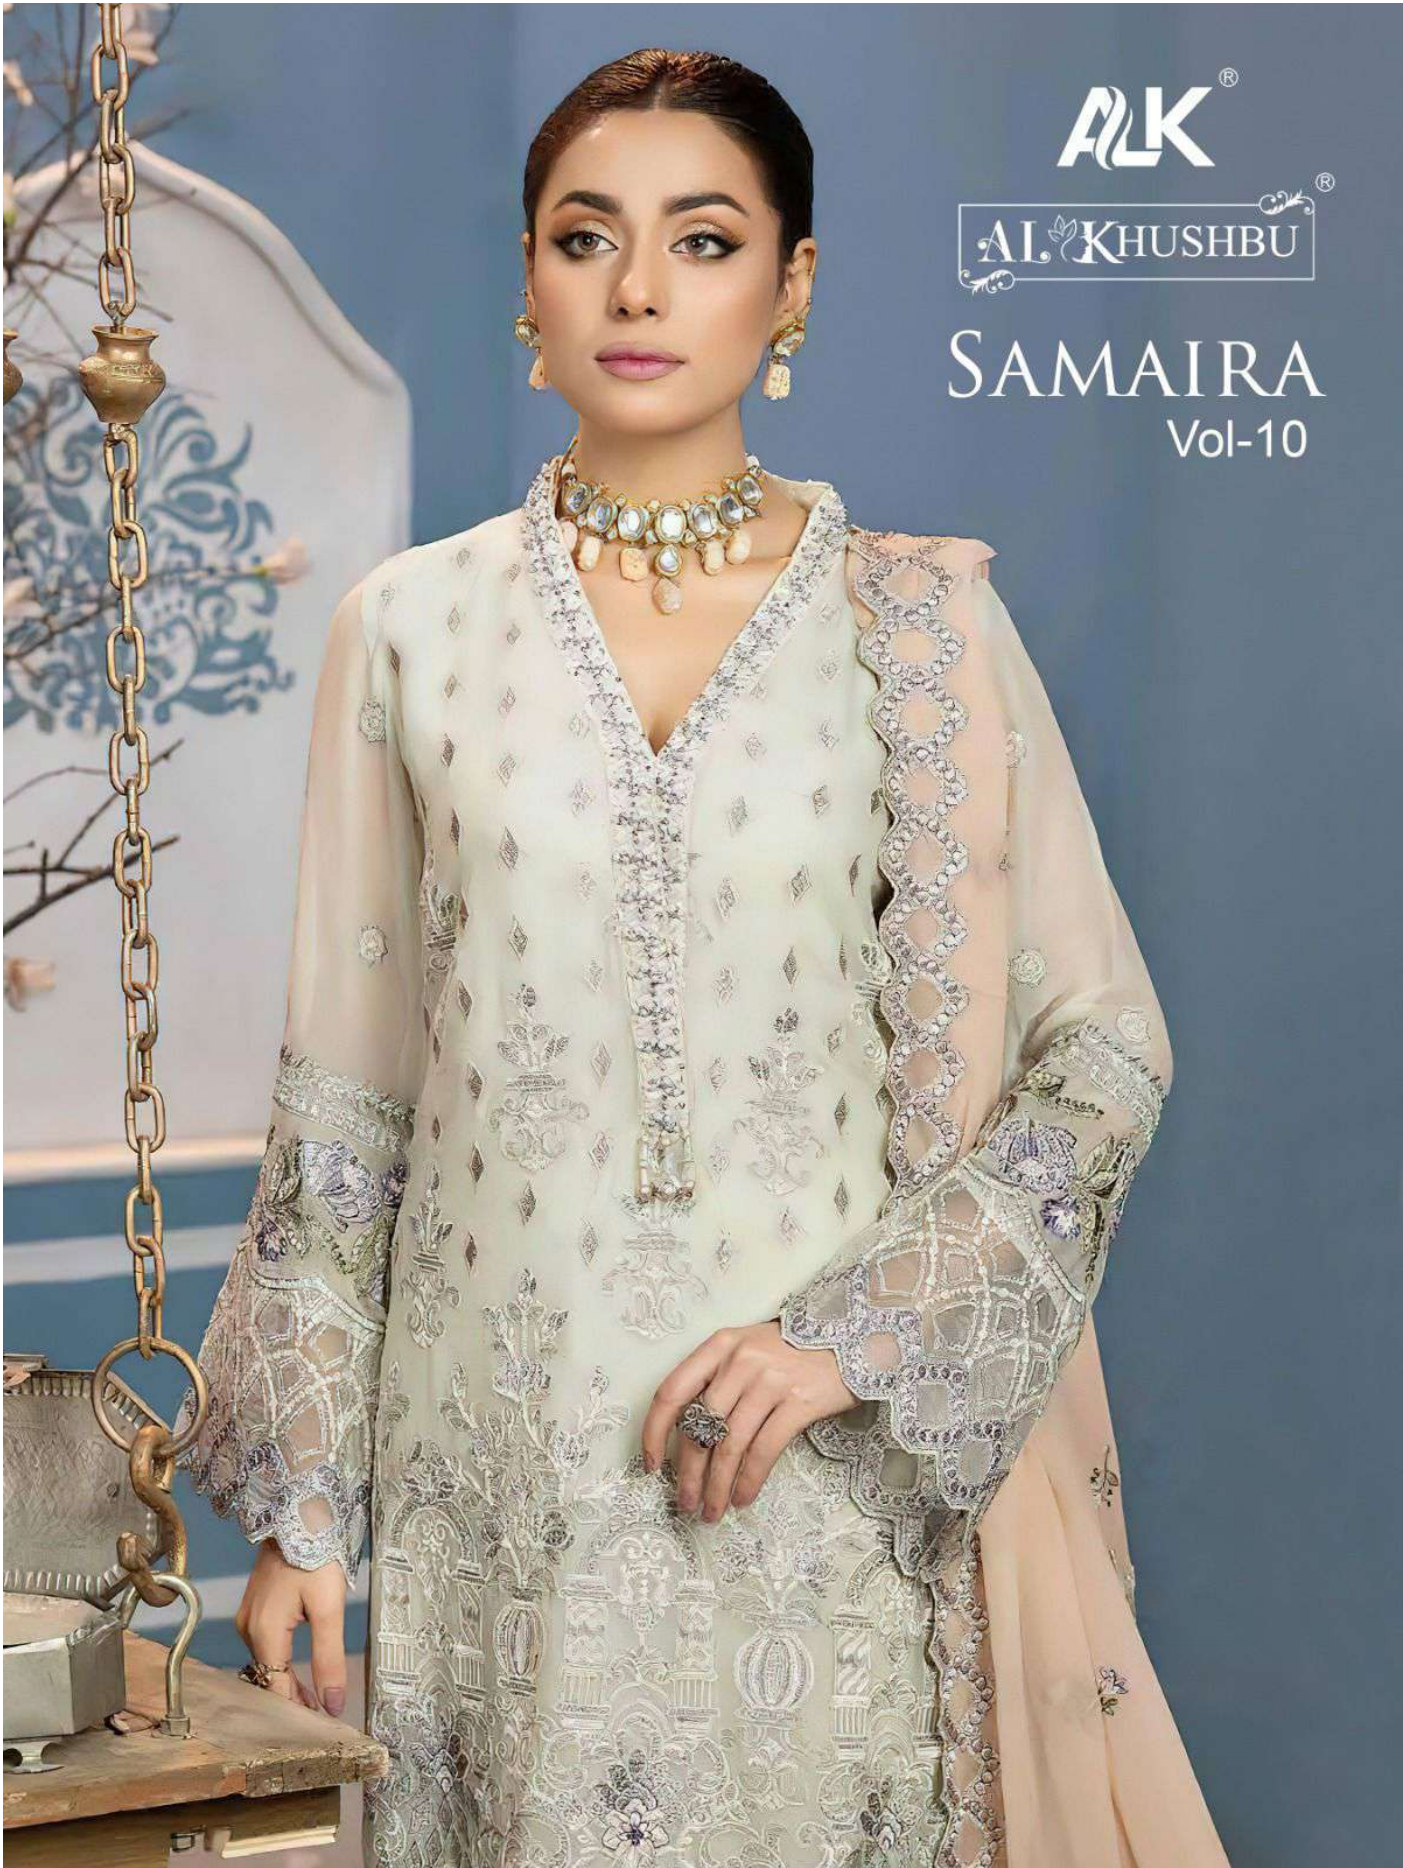

ALK[®]

AL KHUSHBU[®]

SAMAIRA

Vol-10

TOP Faux Georgette with Embroidery

BOTTOM-INNER Dull santoon

DUPATTA Nazmin with Embroidery

ALK-5079

Faux Georgette
With Embroidery

BOTTOM-INNER

Dull santoon

DUPATTA

Nazmin
With Embroidery

ALK[®]

AL KHUSHBU[®]

SAMAIRA

Vol-10

ALK D.No.5079

TOP

Faux Georgette
With Embroidery

BOTTOM-INNER

Dull santoon

DUPATTA

Nazmin
With Embroidery

TOP

Faux Georgette
With Embroidery

BOTTOM-INNER

Dull santoon

DUPATTA

Nazmin
With Embroidery