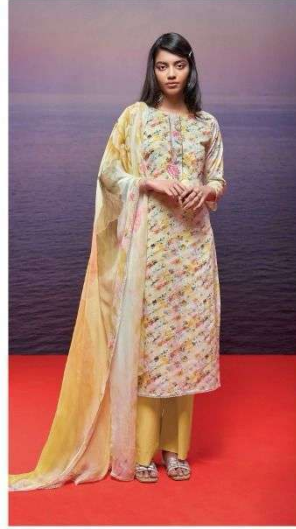

Ganga[®]
Solay
S2341

S2341-A

S2341-B

S2341-C

S2341-D

Ganga®
Solay
S2341- A/B/C/D

S2341-C

S2341-D

PRODUCT NAME	SOLAY
D.NO.	S2341
DESCRIPTION	TOP PREMIUM COTTON DIGITAL PRINTED WITH EMBROIDERY, AND LACE ON DAMAN BOTTOM PREMIUM COTTON SOLID COLOUR DUPATTA PURE CHIFFON PRNTED WITH FOUR SIDE LACE
HSN CODE	520851
WHOLESALE PRICE	1610/- EACH+GST(EXTRA)