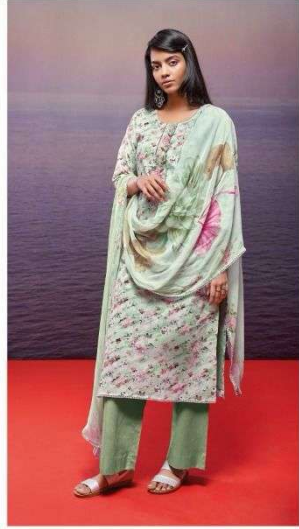

Ganga[®]
Solay
S2341

S2341-A

S2341-B

S2341-C

S2341-D

Ganga®
Solay
S2341- A/B/C/D

S2341-C

S2341-D

PRODUCT NAME	SOLAY
D.NO.	S2341
DESCRIPTION	TOP PREMIUM COTTON DIGITAL PRINTED WITH EMBROIDERY, AND LACE ON DAMAN BOTTOM PREMIUM COTTON SOLID COLOUR DUPATTA PURE CHIFFON PRNTED WITH FOUR SIDE LACE
HSN CODE	520851
WHOLESALE PRICE	1610/- EACH+GST(EXTRA)