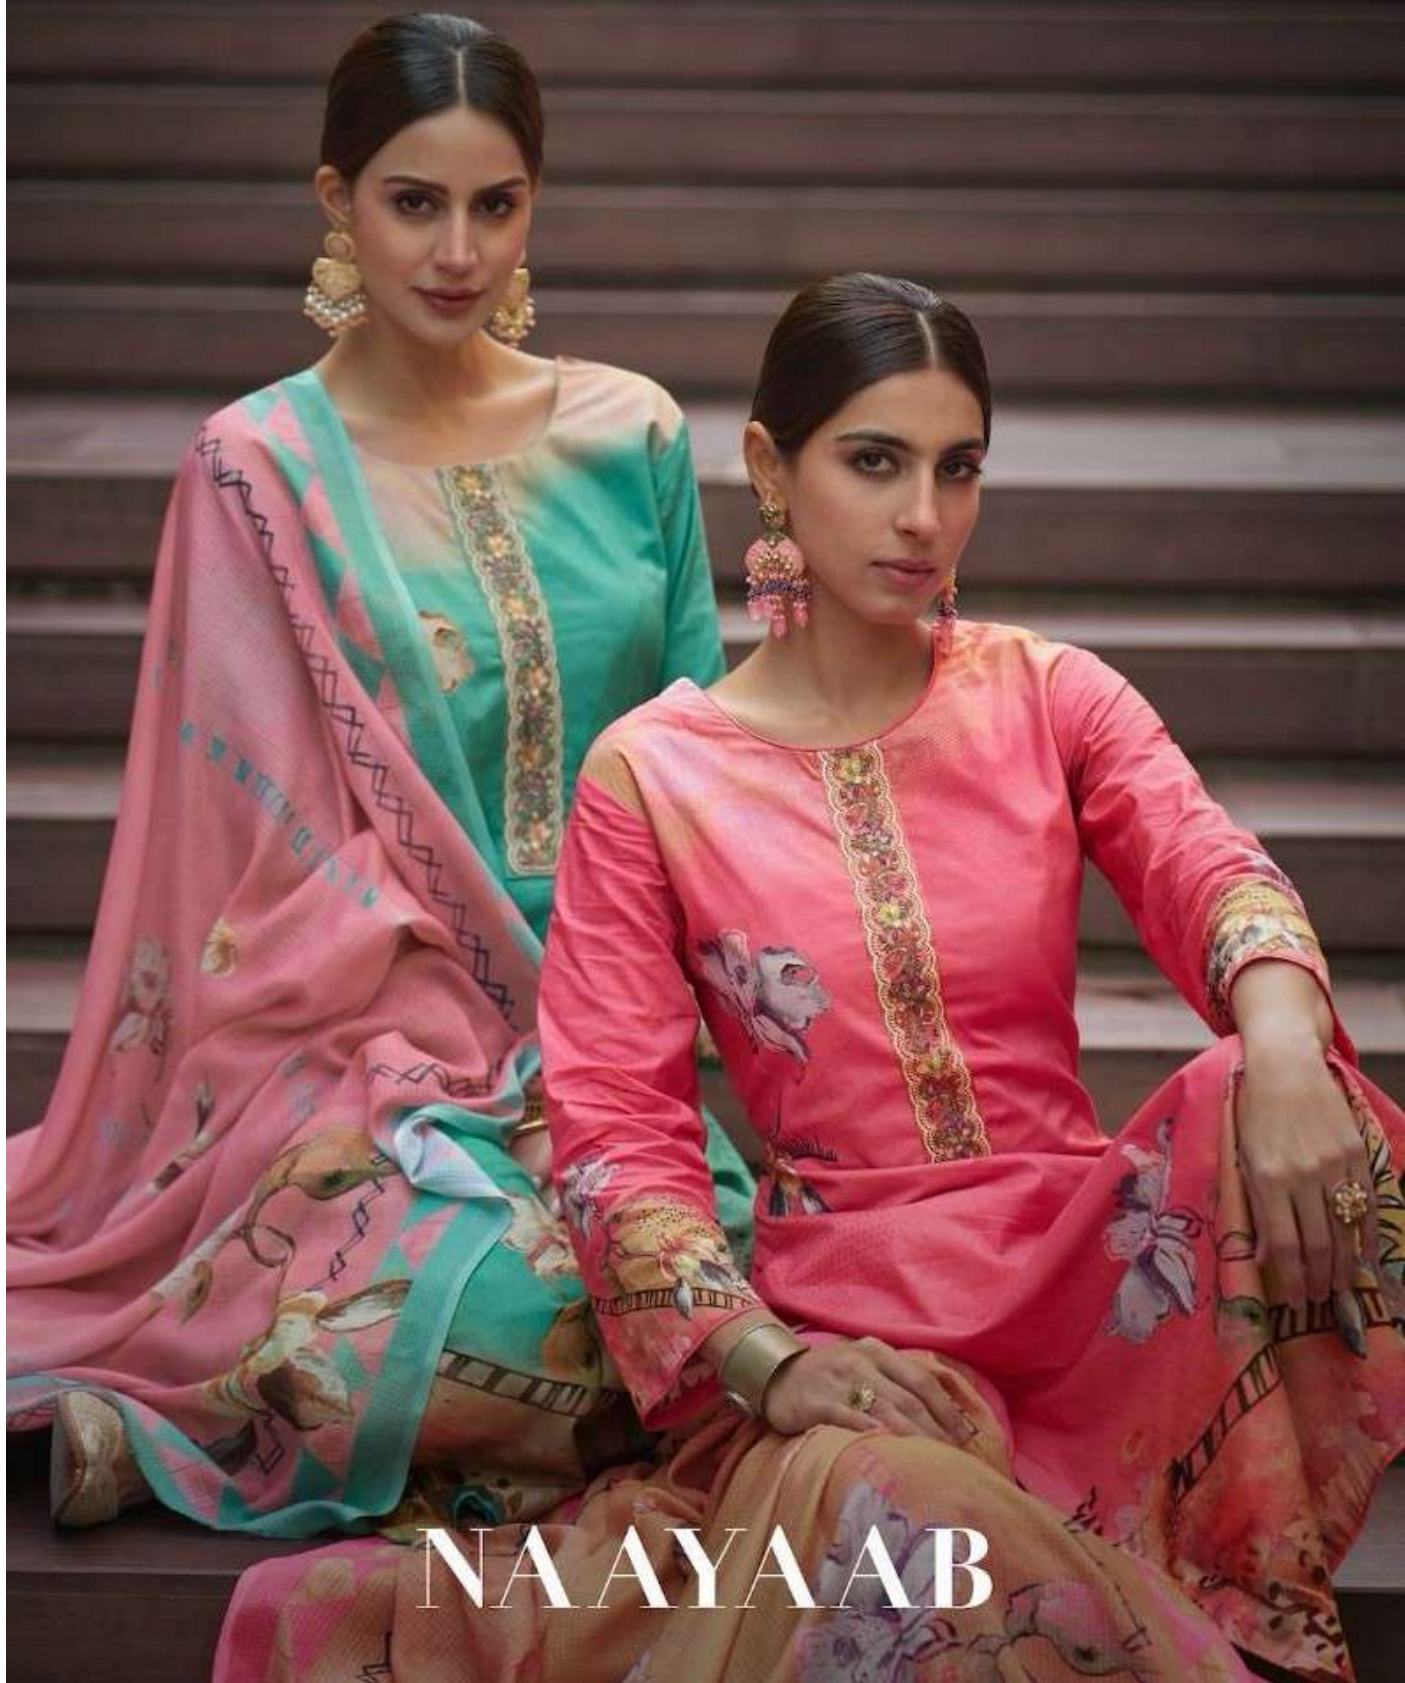

TOP : PURE LAWN COTTON DIGITALLY PRINTED
WITH ELEGANT EMBROIDERY

BOTTOM: COTTON DYED

DUPPTA : PURE COTTON CHEX PATTERN
DIGITALLY PRINTED

D No / 28004

Karachi[®]
PRINTS

NAAYAAB

Karachi®
PRINTS

D No / 28001