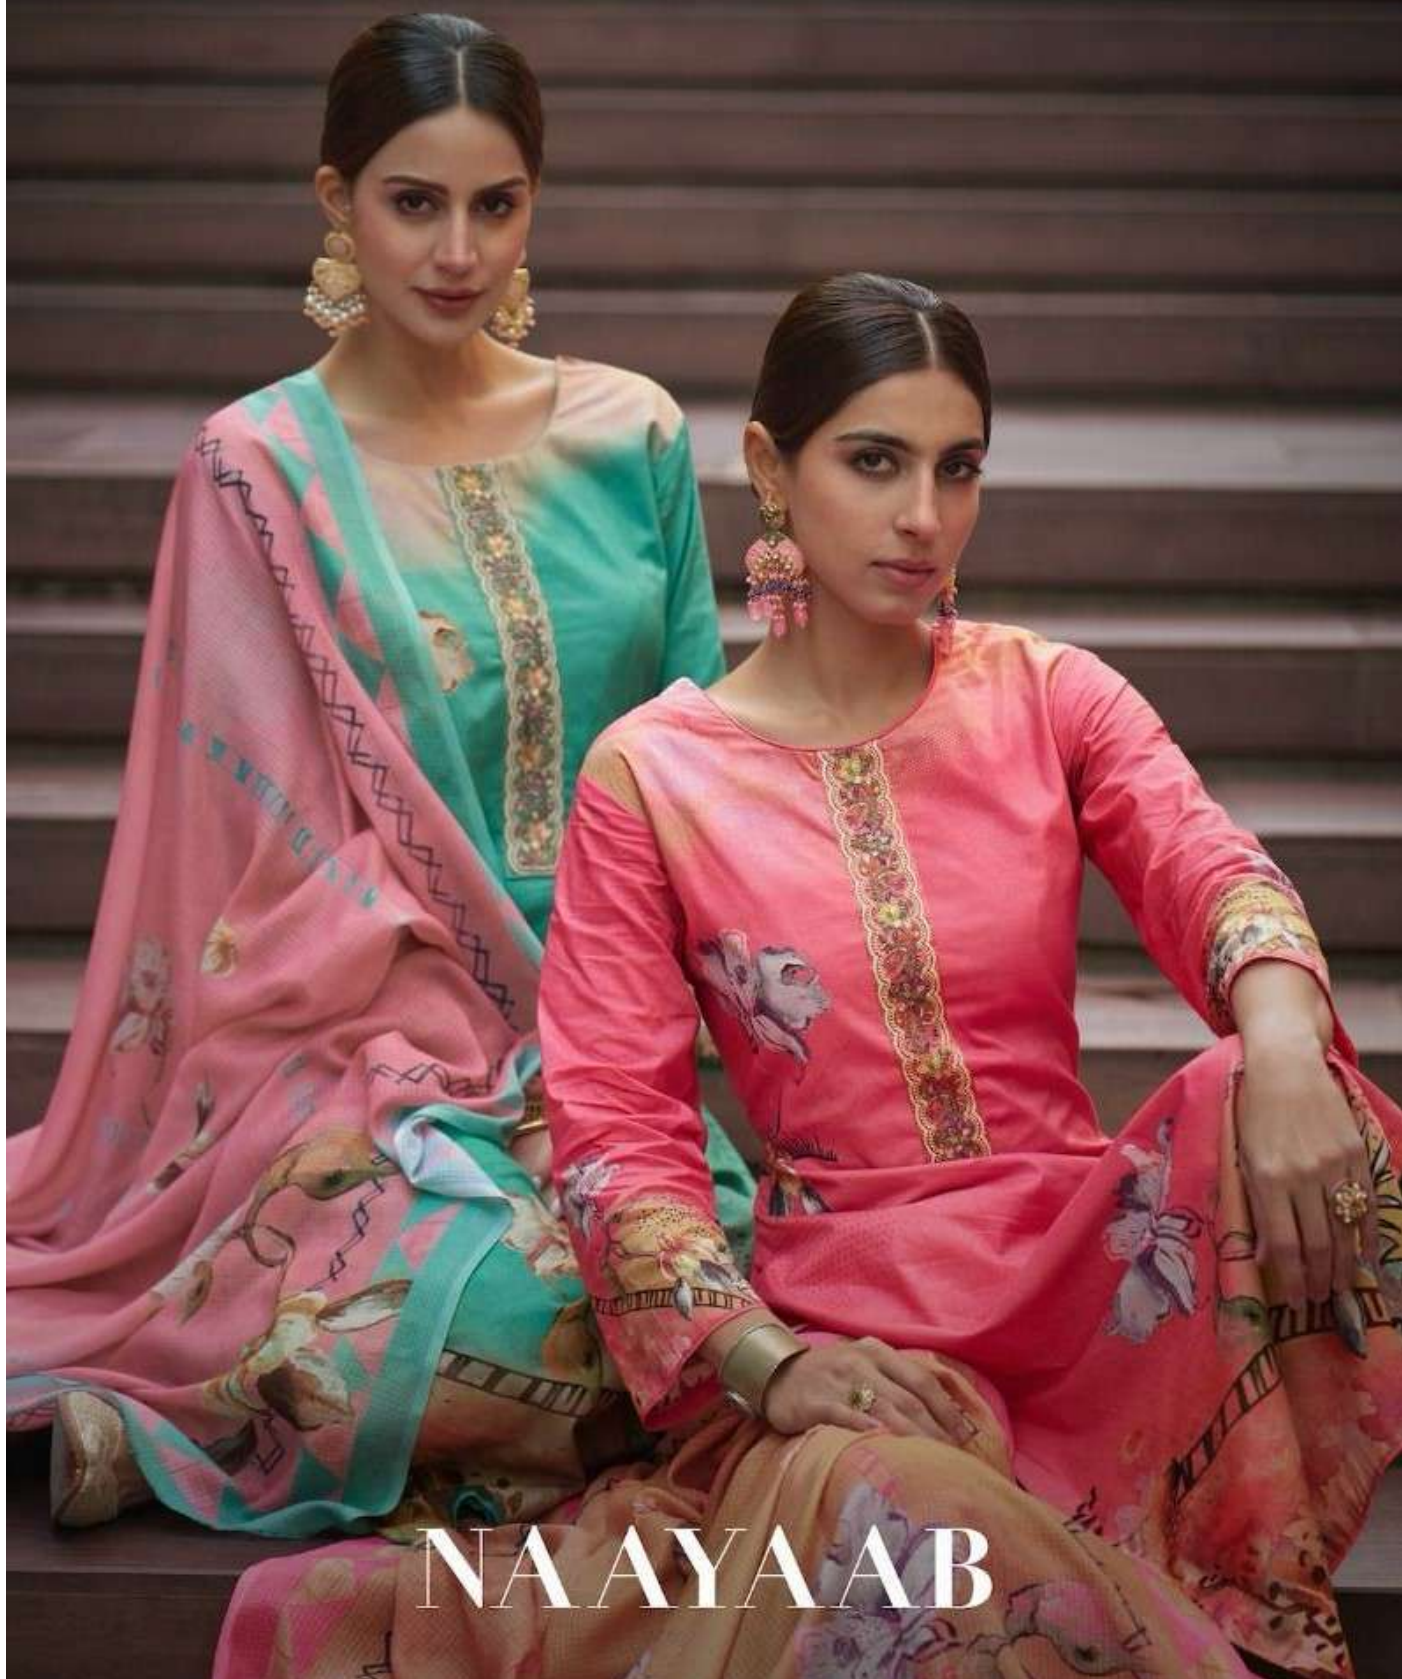

Karachi[®]
PRINTS

NAAYAAB

Karachi®
PRINTS

D No / 28002

Karachi®
prints

D No / 28006

28001

28002

TOP : PURE LAWN COTTON DIGITALLY PRINTED
WITH ELEGANT EMBROIDERY

BOTTOM: COTTON DYED

DUPPTA : PURE COTTON CHEX PATTERN
DIGITALLY PRINTED

D No / 28004

Karachi[®]
PRINTS

NAAYAAB

Karachi®
PRINTS

D No / 28001