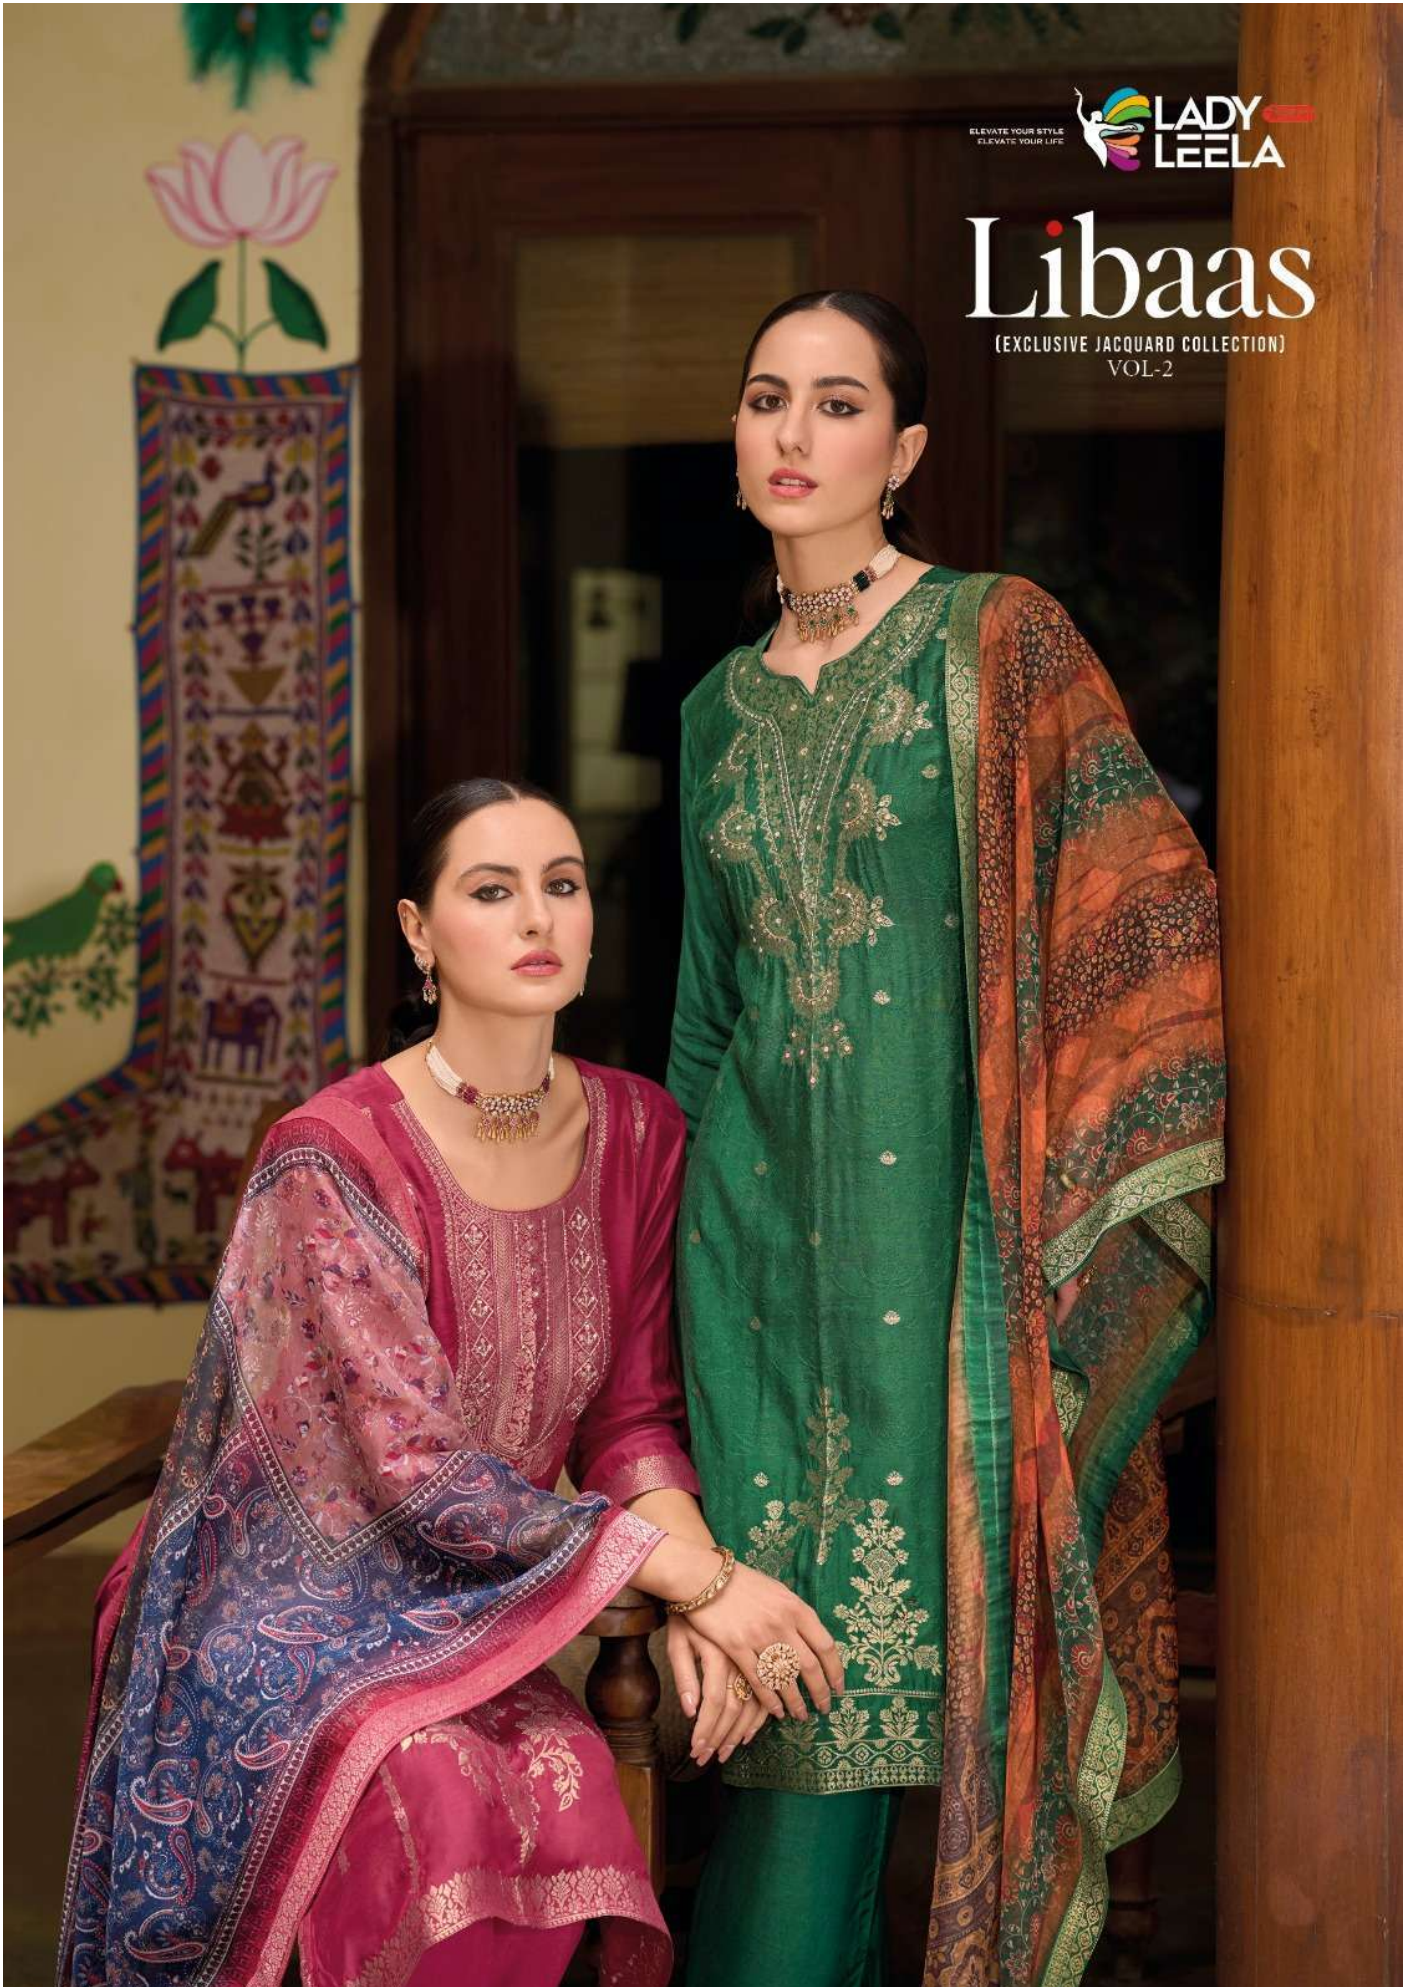

ELEVATE YOUR STYLE
ELEVATE YOUR LIFE

Libaas

(EXCLUSIVE JACQUARD COLLECTION)
VOL-2

LADY
LEELA

Libaas

(EXCLUSIVE JACQUARD COLLECTION)
VOL-2

FABRIC DETAILS

TOP

PURE VISCOSE SELF JACQUARD KURTI
WITH HANDWORK & INNER

BOTTOM

PURE VISCOSE SILK FABRIC PANT WITH JACQUARD LACE & POCKET

DUPATTA

PURE ORGANZA DIGITAL PRINT DUPATTA WITH
4 SIDE JACQUARD BORDER

NOTE

- * INNER INSIDE EVERY TOP
- * POCKET INSIDE EVERY PANT
- * STICKER POSTER INSIDE EVERY CATALOGUE

1241

1242

1243

1244

1245

1246

IT'S NOT ABOUT THE DRESS YOU WEAR, IT'S ABOUT THE LIFE YOU LEAD IN THE DRESS

ELEVATE YOUR STYLE
ELEVATE YOUR LIFE

LADY
LEELA

Libaas

(EXCLUSIVE JACQUARD COLLECTION)
VOL-2