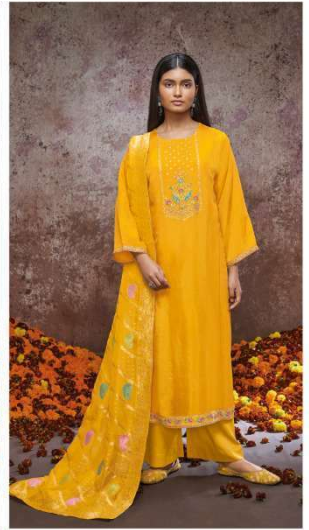

Ganga®
Talia
S2262

S2262-D

S2262-G

S2262-F

S2262-D

S2262-E

S2262-F

S2262-G

Ganga®

Talia

S2262- D/E/F/G

S2262-E

PRODUCT NAME	TALIA
D.NO.	S2262
DESCRIPTION	<p>TOP PREMIUM BEMBERG HABUTAI SILK SOLID WITH EMBROIDERY AND HAND WORK WITH JARI LACE</p> <p>BOTTOM PREMIUM SATIN SILK SOLID COLOUR</p> <p>DUPATTA FINEST ORGANZA JACQUARD SOLID</p>
HSN CODE	540834
WHOLESALE PRICE	2465/- EACH+GST(EXTRA)