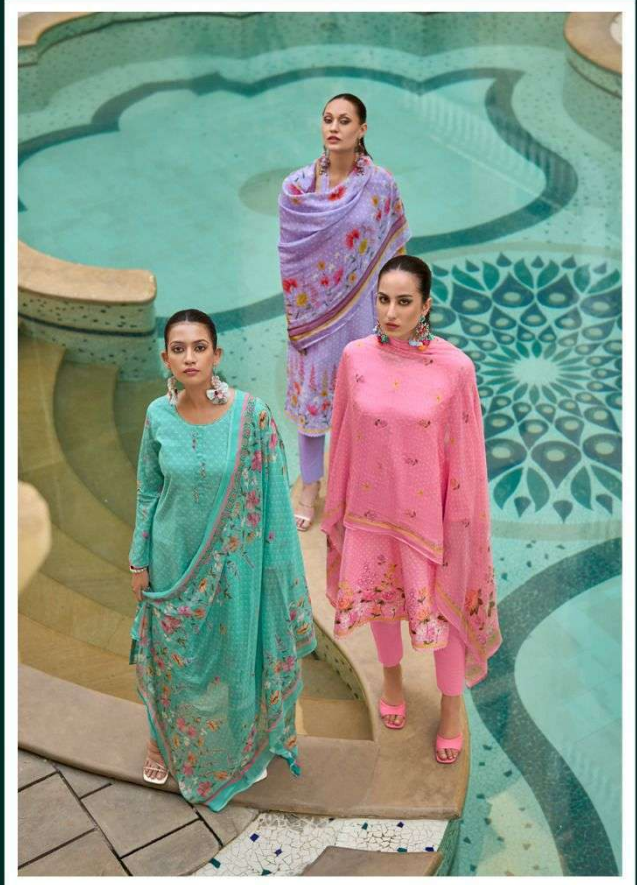

NIRIK

TOP

PURE LINEN COTTON DIGITAL PRINTS WITH
DELICATED HANDWORK

DUPATTA

PURE TABBY WEAVING DIGITAL PRINTS

BOTTOM

PURE COTTON

DESIGN : 6

RATE : 1795/-

TOTAL :10770 +GST