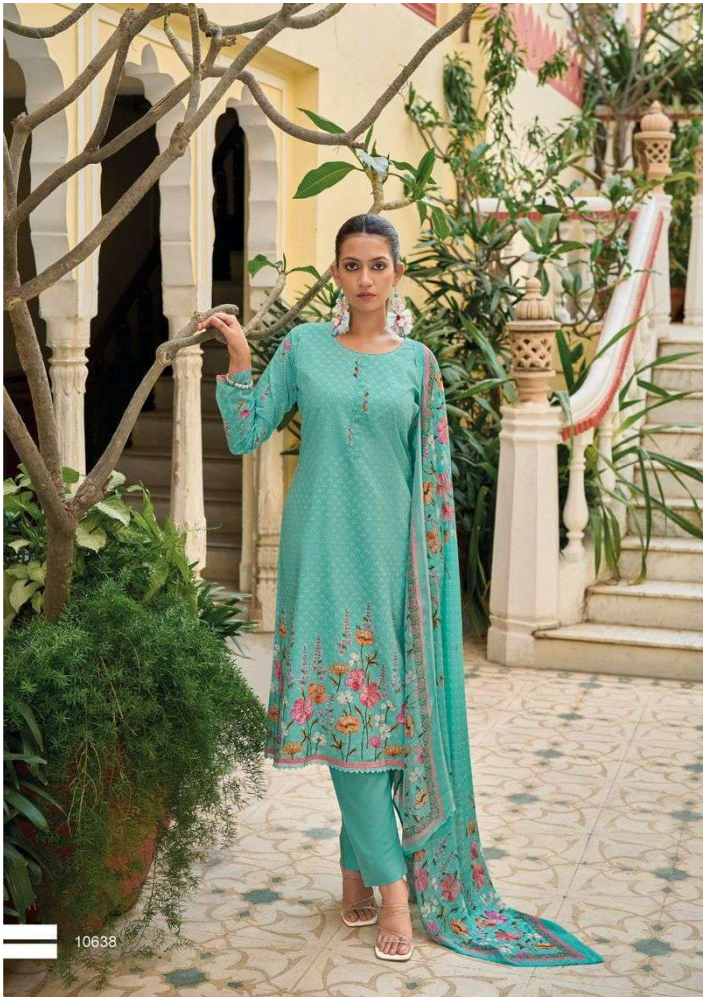

CINDERELLA®

Signature

NIRIK

10637

10642

10641

CINDERELLA[®]
Design by...
Sigra

10637

TOP

PURE LINEN COTTON DIGITAL PRINTS WITH
DELICATED HANDWORK

DUPATTA

PURE TABBY WEAVING DIGITAL PRINTS

BOTTOM

PURE COTTON

DESIGN : 6

RATE : 1795/-