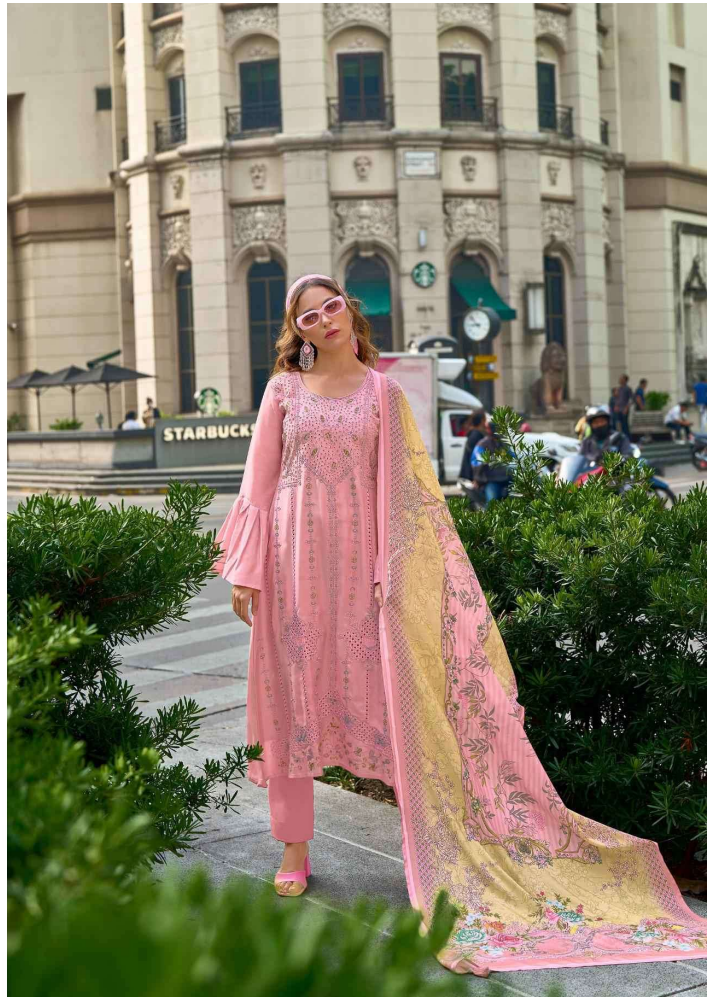

10006

Zariha

FABRICSDETAILS

: TOP :

PURE MUSLIN WITH HEAVY EMBROIDERY WITH INNER
(WITH MUSLIN INNER)

: BOTTAM :

PURE MUSLIN

: DUPATTA :