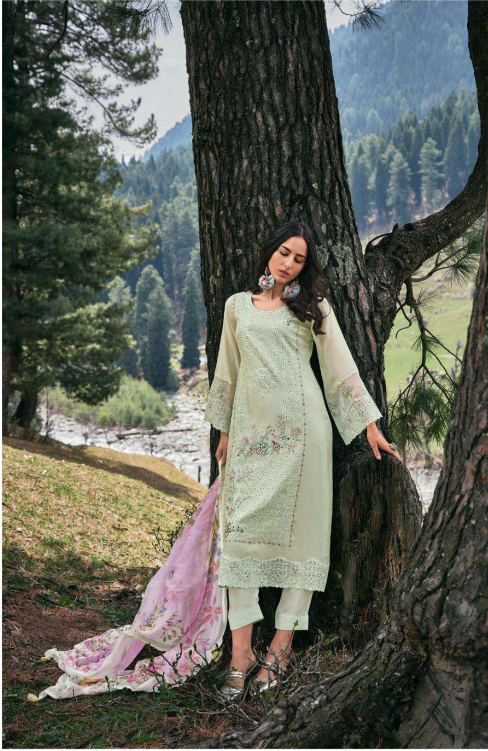

Tareef

1002
www.garment.com

SANDLEAF Sea

1005

FASHION Saga

Tareef

FABRICS DETAILS

: TOP :

PURE RUSSIAN SILK WITH EMBROIDERY

: BOTTAM :

PURE MUSLIN

: DUPATTA :

PURE CHINON DIGITAL PRINT

TOTAL DESIGN : 6

RATE :2199+GST

Tareef