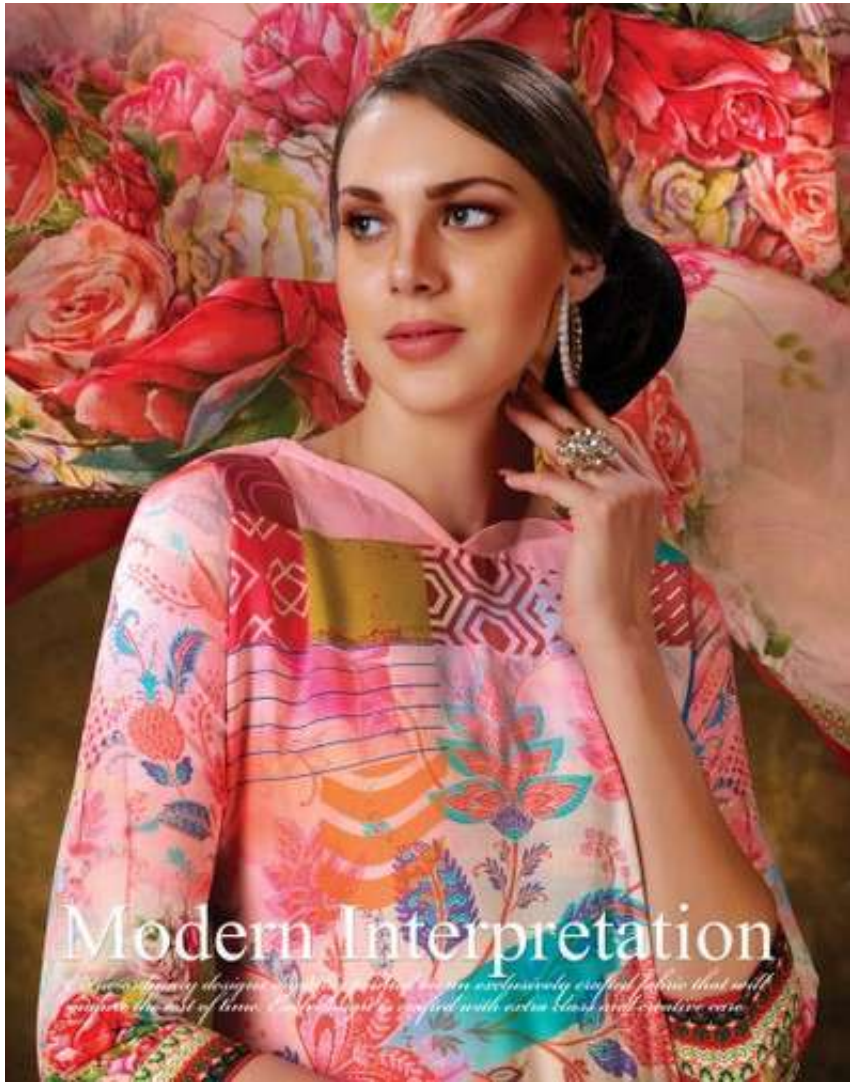

Modern Interpretation

Our luxury designs are made from an exclusively crafted fabric that will ensure the best of form. Each detail is crafted with extra class and creative care.