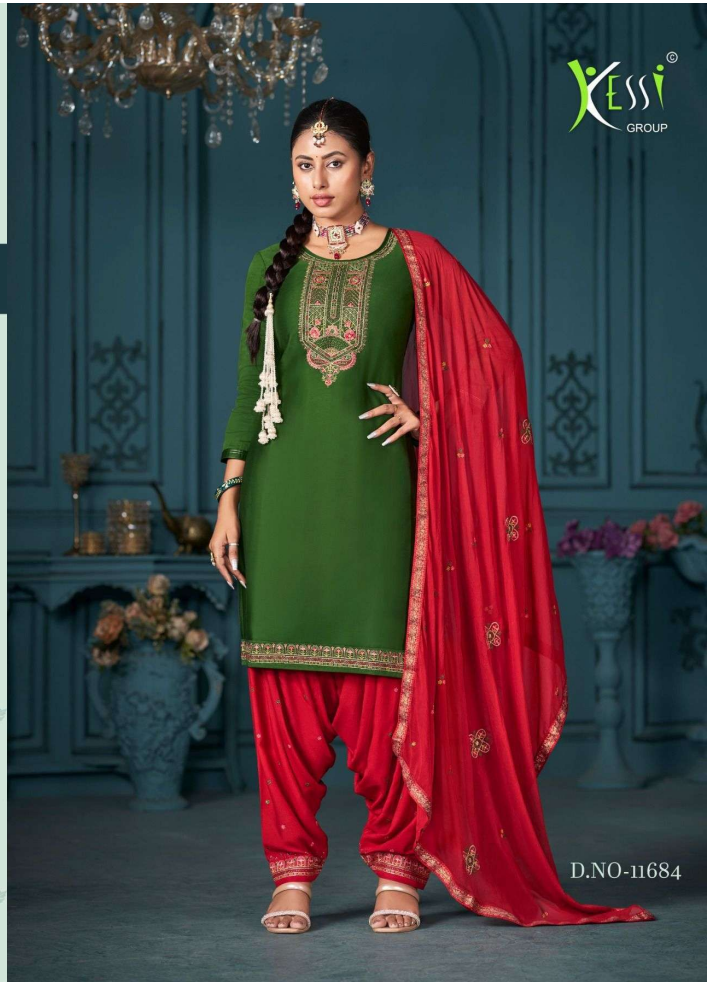

XESSI[®]
GROUP

D.NO-11681

D.NO-11682

D.NO-11683

D.NO-11684

D.NO-11685

D.NO-11686

- TOP - PURE JAM SILK COTTON WITH WORK
- BOTTOM - REYON WORK WITH EDITIONAL DIAMOND WORK
- DUPATTA - NAJNEEN WITH WORK
- DESIGNS - 06

CATALOGUE :- **PATIALA HOUSE** VOL-99
 RATE :- 899 /-

Feminine
SWEETY FEMININE

D.NO-11686

XESSI
GROUP

XESSI[©]
GROUP

Everything
HAS BEAUTY

D.NO-11684

XESSI
GROUP