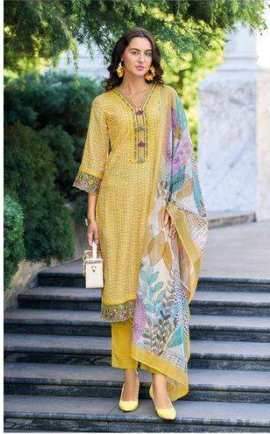

KAILEE™

www.kailee.com

KAILEE

fashion

IZHAR - 42734

IZHAR - 42734

PURE ELEGANCE WITH **ALLURING FLORAL** PATTERNS ON LACY FABRIC AND ADD GLAMOUR TO **YOUR STYLE**

IZHAR - **42734**

KAILEE

fashion

ESTABLISHED 2010

AN INSPIRATIONAL FABRICS UNDER THE DESIGNER PRINTED, IS TRUE TO ITS NAME, TRADITIONAL AND FOR WOMAN FROM ALL WALKS OF LIFE.

IZHAR - 42735

IZHAR - 42731

IZHAR - 42732

IZHAR - 42733