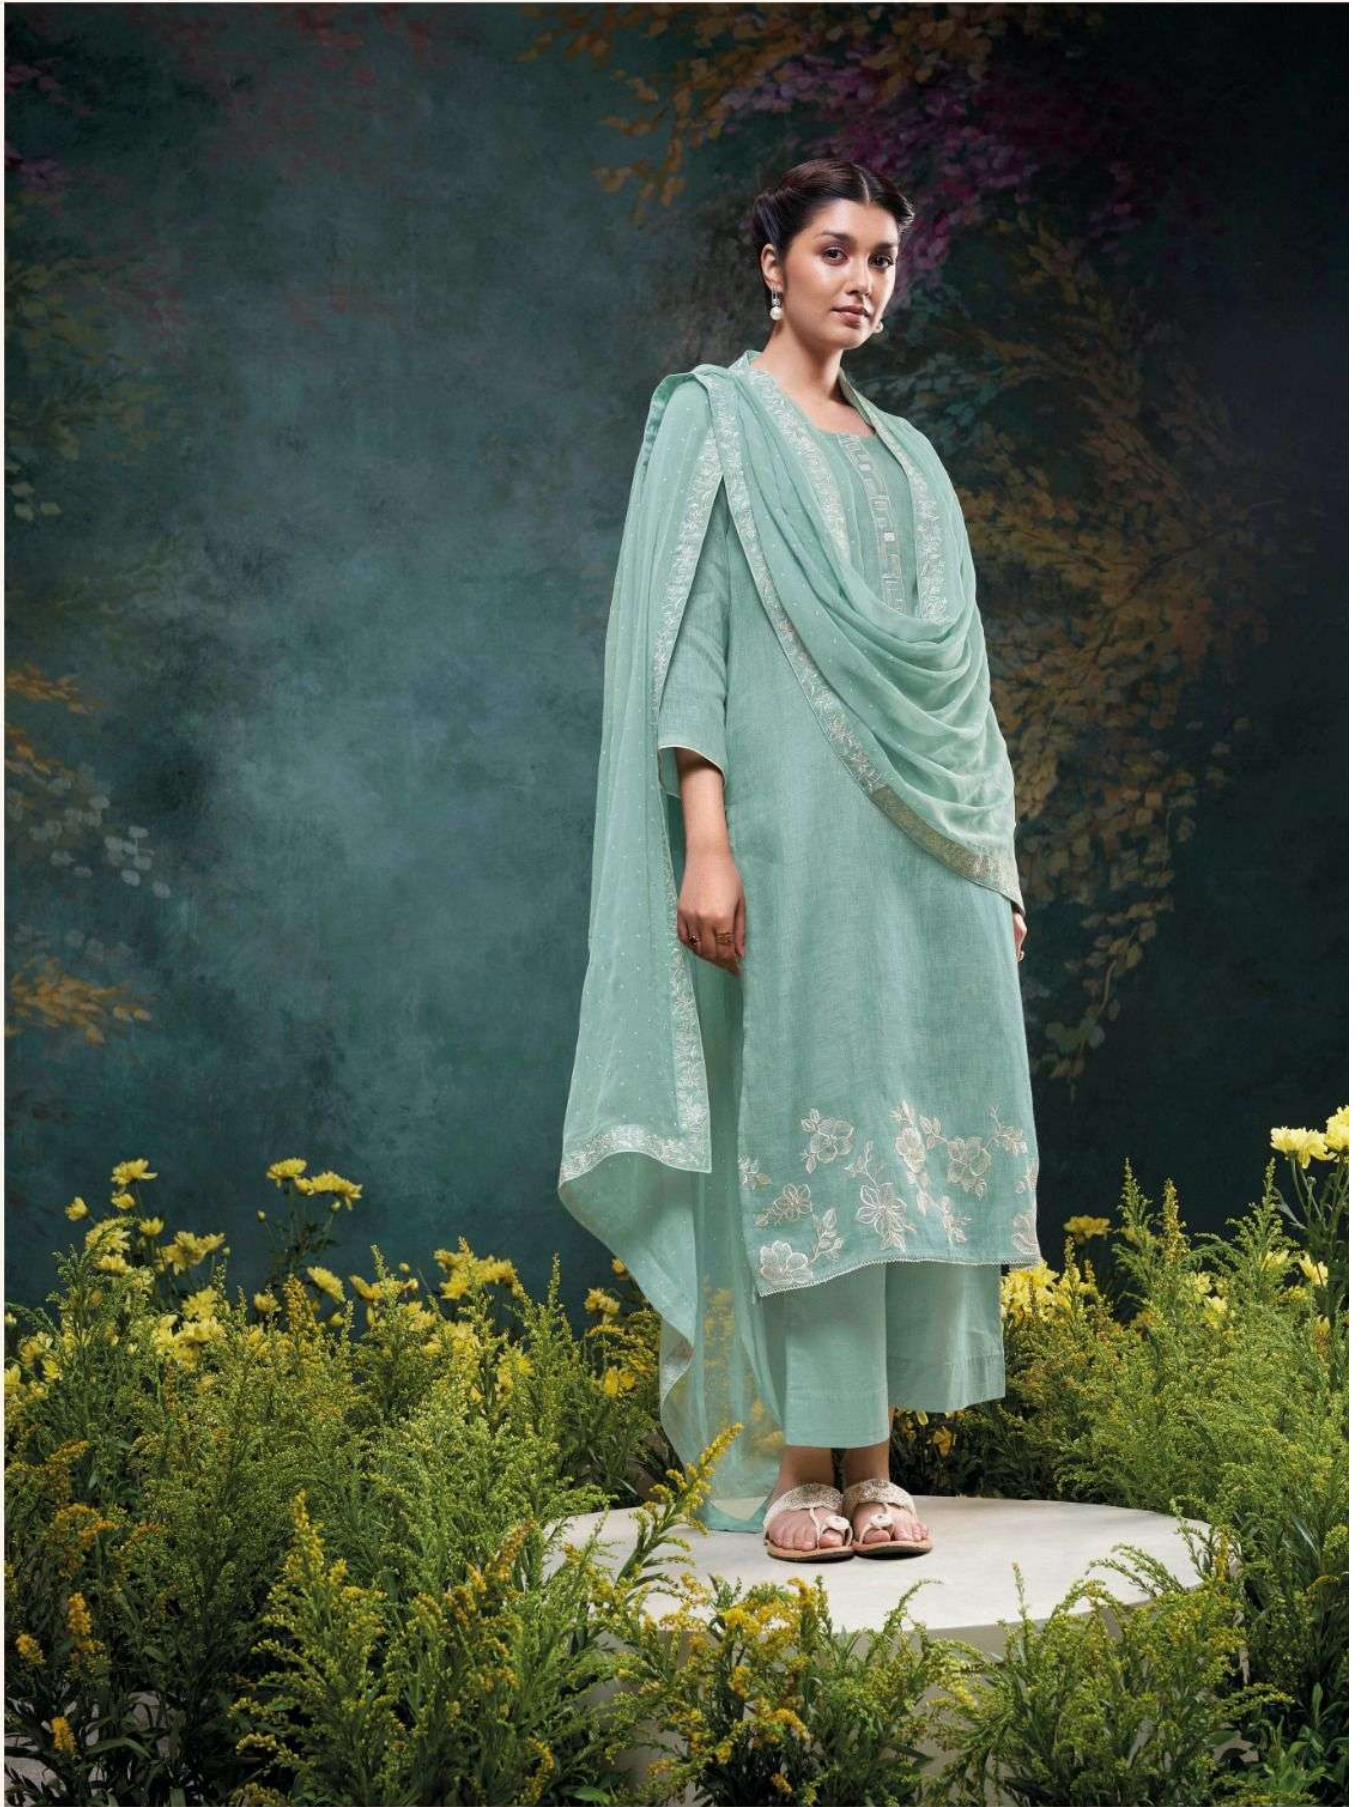

Ganga®

*Alhira*

Ganga®  
*Alhira*

C1907

C1908

C1909

C1910

C1911

C1912

PRODUCT NAME	<b><i>ATHIRA</i></b>
D.NO.	C1907 TO C1912
DESCRIPTION	<p><b>TOP</b> PREMIUM PURE GOGO LINEN SOLID COLOUR WITH EMBROIDERY &amp; EMBROIDERY LACE FOR DAMAN</p> <p><b>BOTTOM</b> PREMIUM COTTON SOLID COLOUR</p> <p><b>DUPATTA</b> PURE CHIFFON PRINTED WITH FOUR SIDE EMBROIDERY BORDER</p>
HSN CODE	<b>520831</b>
WHOLESALE PRICE	<b>2110/- EACH+GST(EXTRA)</b>