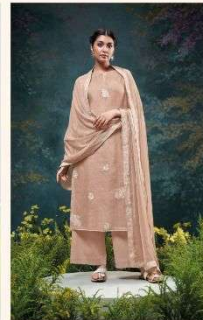

Ganga®

*Alhira*

Ganga®  
*Alhira*

C1907

C1908

C1909

C1910

C1911

C1912

PRODUCT NAME	<b><i>ATHIRA</i></b>
D.NO.	C1907 TO C1912
DESCRIPTION	<p><b>TOP</b> PREMIUM PURE GOGO LINEN SOLID COLOUR WITH EMBROIDERY &amp; EMBROIDERY LACE FOR DAMAN</p> <p><b>BOTTOM</b> PREMIUM COTTON SOLID COLOUR</p> <p><b>DUPATTA</b> PURE CHIFFON PRINTED WITH FOUR SIDE EMBROIDERY BORDER</p>
HSN CODE	<b>520831</b>
WHOLESALE PRICE	<b>2110/- EACH+GST(EXTRA)</b>