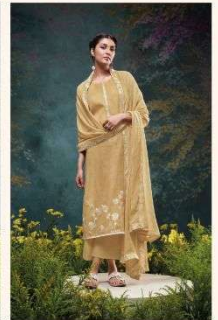

Ganga®

*Alhira*

Ganga®  
*Alhira*

C1907

C1908

C1909

C1910

C1911

C1912

PRODUCT NAME	<b><i>ATHIRA</i></b>
D.NO.	C1907 TO C1912
DESCRIPTION	<p><b>TOP</b> PREMIUM PURE GOGO LINEN SOLID COLOUR WITH EMBROIDERY &amp; EMBROIDERY LACE FOR DAMAN</p> <p><b>BOTTOM</b> PREMIUM COTTON SOLID COLOUR</p> <p><b>DUPATTA</b> PURE CHIFFON PRINTED WITH FOUR SIDE EMBROIDERY BORDER</p>
HSN CODE	<b>520831</b>
WHOLESALE PRICE	<b>2110/- EACH+GST(EXTRA)</b>