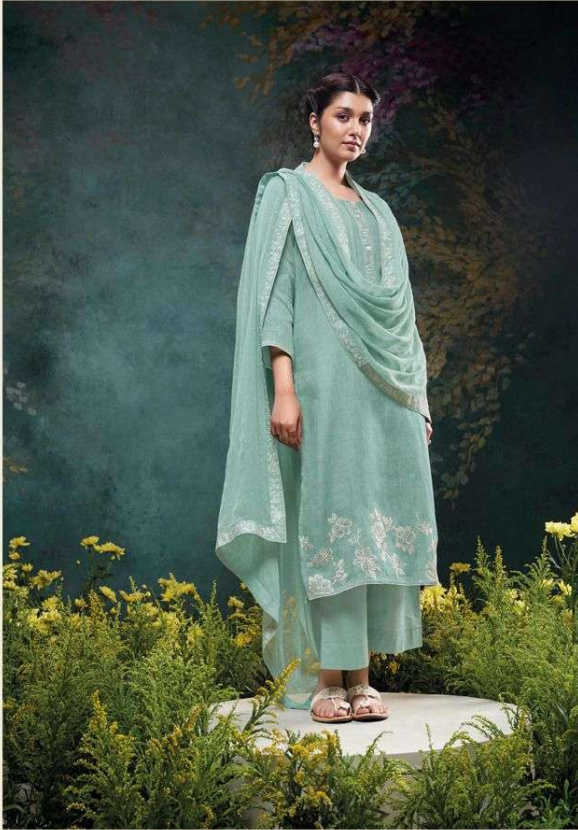

Ganga®

*Alhira*

Ganga®  
*Alhira*

C1907

C1908

C1909

C1910

C1911

C1912

PRODUCT NAME	<b><i>ATHIRA</i></b>
D.NO.	C1907 TO C1912
DESCRIPTION	<p><b>TOP</b> PREMIUM PURE GOGO LINEN SOLID COLOUR WITH EMBROIDERY &amp; EMBROIDERY LACE FOR DAMAN</p> <p><b>BOTTOM</b> PREMIUM COTTON SOLID COLOUR</p> <p><b>DUPATTA</b> PURE CHIFFON PRINTED WITH FOUR SIDE EMBROIDERY BORDER</p>
HSN CODE	<b>520831</b>
WHOLESALE PRICE	<b>2110/- EACH+GST(EXTRA)</b>