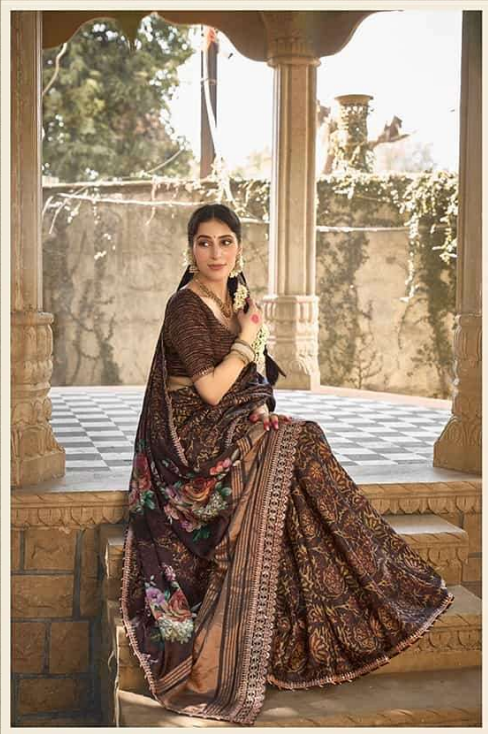

# NORRITA

Elite

  
MAHOTSAV  
GROUP

गजश्री

Fabric : Gujji Silk  
43718

43704  
Fabric-Gajji Silk

Gajras are popular for their pleasant fragrance, which is believed to have a calming effect on the mind.

43706  
Fabric-Bhagalpuri Silk

Gajra flowers are considered a symbol of love and are often gifted to loved ones as a gesture of affection.

Reflecting beauty and grace in every look.

43709  
Fabric-Bhagalpuri Silk

43704  
Fabric - Gajji Silk