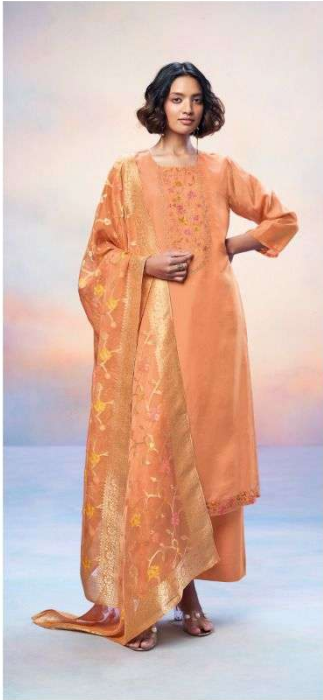

Ganga®  
Shruti  
S2602

PRODUCT NAME	<b>SHRUTI</b>
D.NO.	S2602
DESCRIPTION	<b>TOP</b> PREMIUM BEMBERG HABUTAI SILK SOLID COLOUR WITH EMBROIDERY AND JARI LACE & DAMAN BORDER  <b>BOTTOM</b> PREMIUM SILK SATIN SOLID COLOUR  <b>DUPATTA</b> PREMIUM ORGANZA SILK JACQUARD
HSN CODE	<b>540834</b>
WHOLESALE PRICE	<b>2580/- EACH+GST(EXTRA)</b>

S2602-A

S2602-B

Ganga®  
Shruti  
S2602- A/B

S2602-B

S2602-A