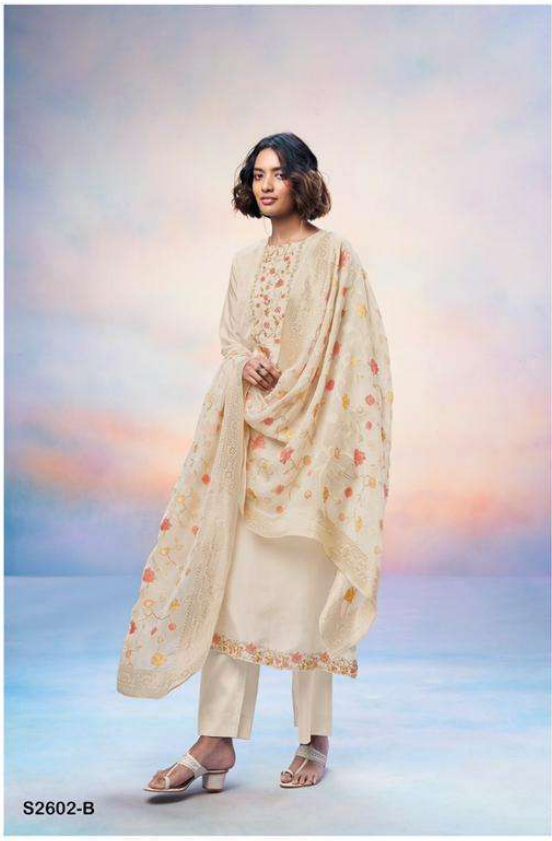

Ganga®  
Shruti  
S2602

PRODUCT NAME	<b>SHRUTI</b>
D.NO.	S2602
DESCRIPTION	<b>TOP</b> PREMIUM BEMBERG HABUTAI SILK SOLID COLOUR WITH EMBROIDERY AND JARI LACE & DAMAN BORDER  <b>BOTTOM</b> PREMIUM SILK SATIN SOLID COLOUR  <b>DUPATTA</b> PREMIUM ORGANZA SILK JACQUARD
HSN CODE	<b>540834</b>
WHOLESALE PRICE	<b>2580/- EACH+GST(EXTRA)</b>

S2602-A

S2602-B

Ganga®  
Shruti  
S2602- A/B

S2602-B

S2602-A