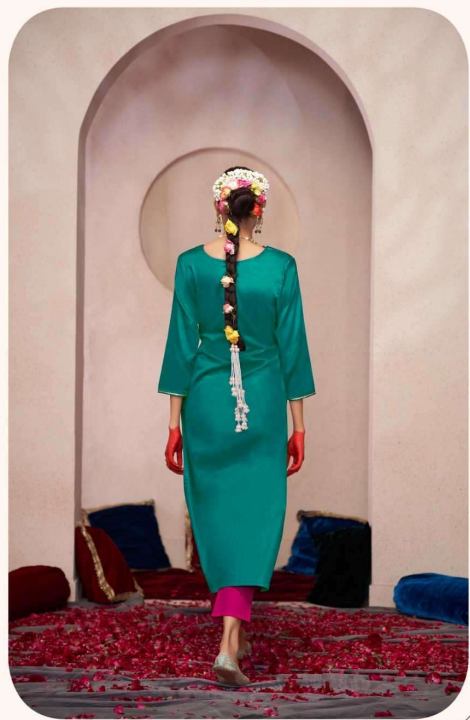

*Edhemir meets elegance
in this beautiful and elegant
collection by party
Meet your new style quotient*

...
11985