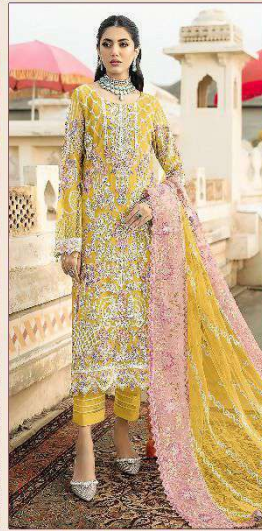

TOP:- ORGANZA SILK
WITH EMBROIDERY
DUPATTA:- ORGANZA SILK
WITH EMBROIDERY
BOTTOM / INNER:- SANTOON

K-5041-C