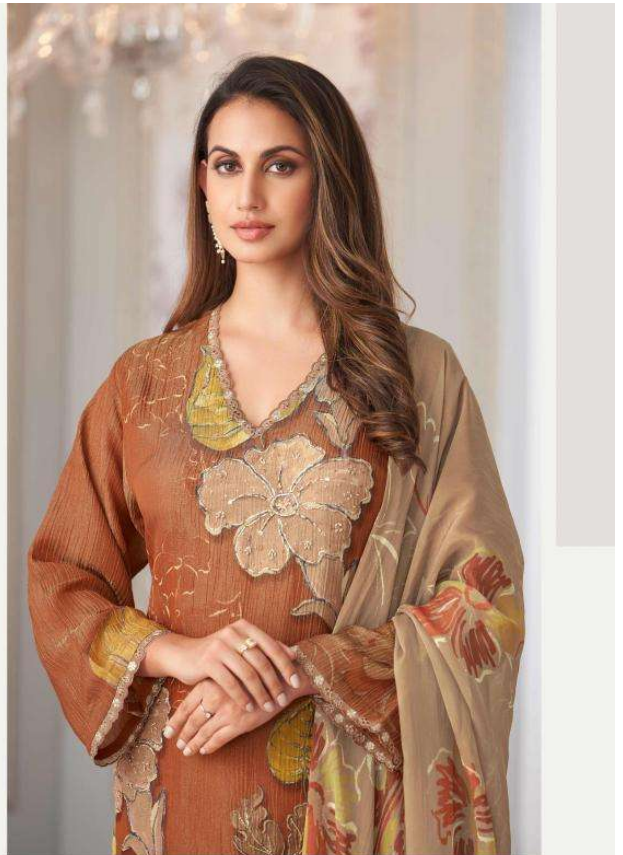

Sahiba®

TASHA

### DESCRIPTION

TOP - SIMMER TISSUE CRUSH DIGITAL PRINT WITH HAND WORK

NECK, DAMAN AND SLEEVE ORGANZA SILK EMBROIDERY PATTI

BOTTOM - MUSLIN SILK HEAVY

DUPATTA - PURE ORGANZA SILK DIGITAL PRINT WITH PALLU THRADLE WORK

3280

3295

TASHA  
3280

TJASHA  
3295