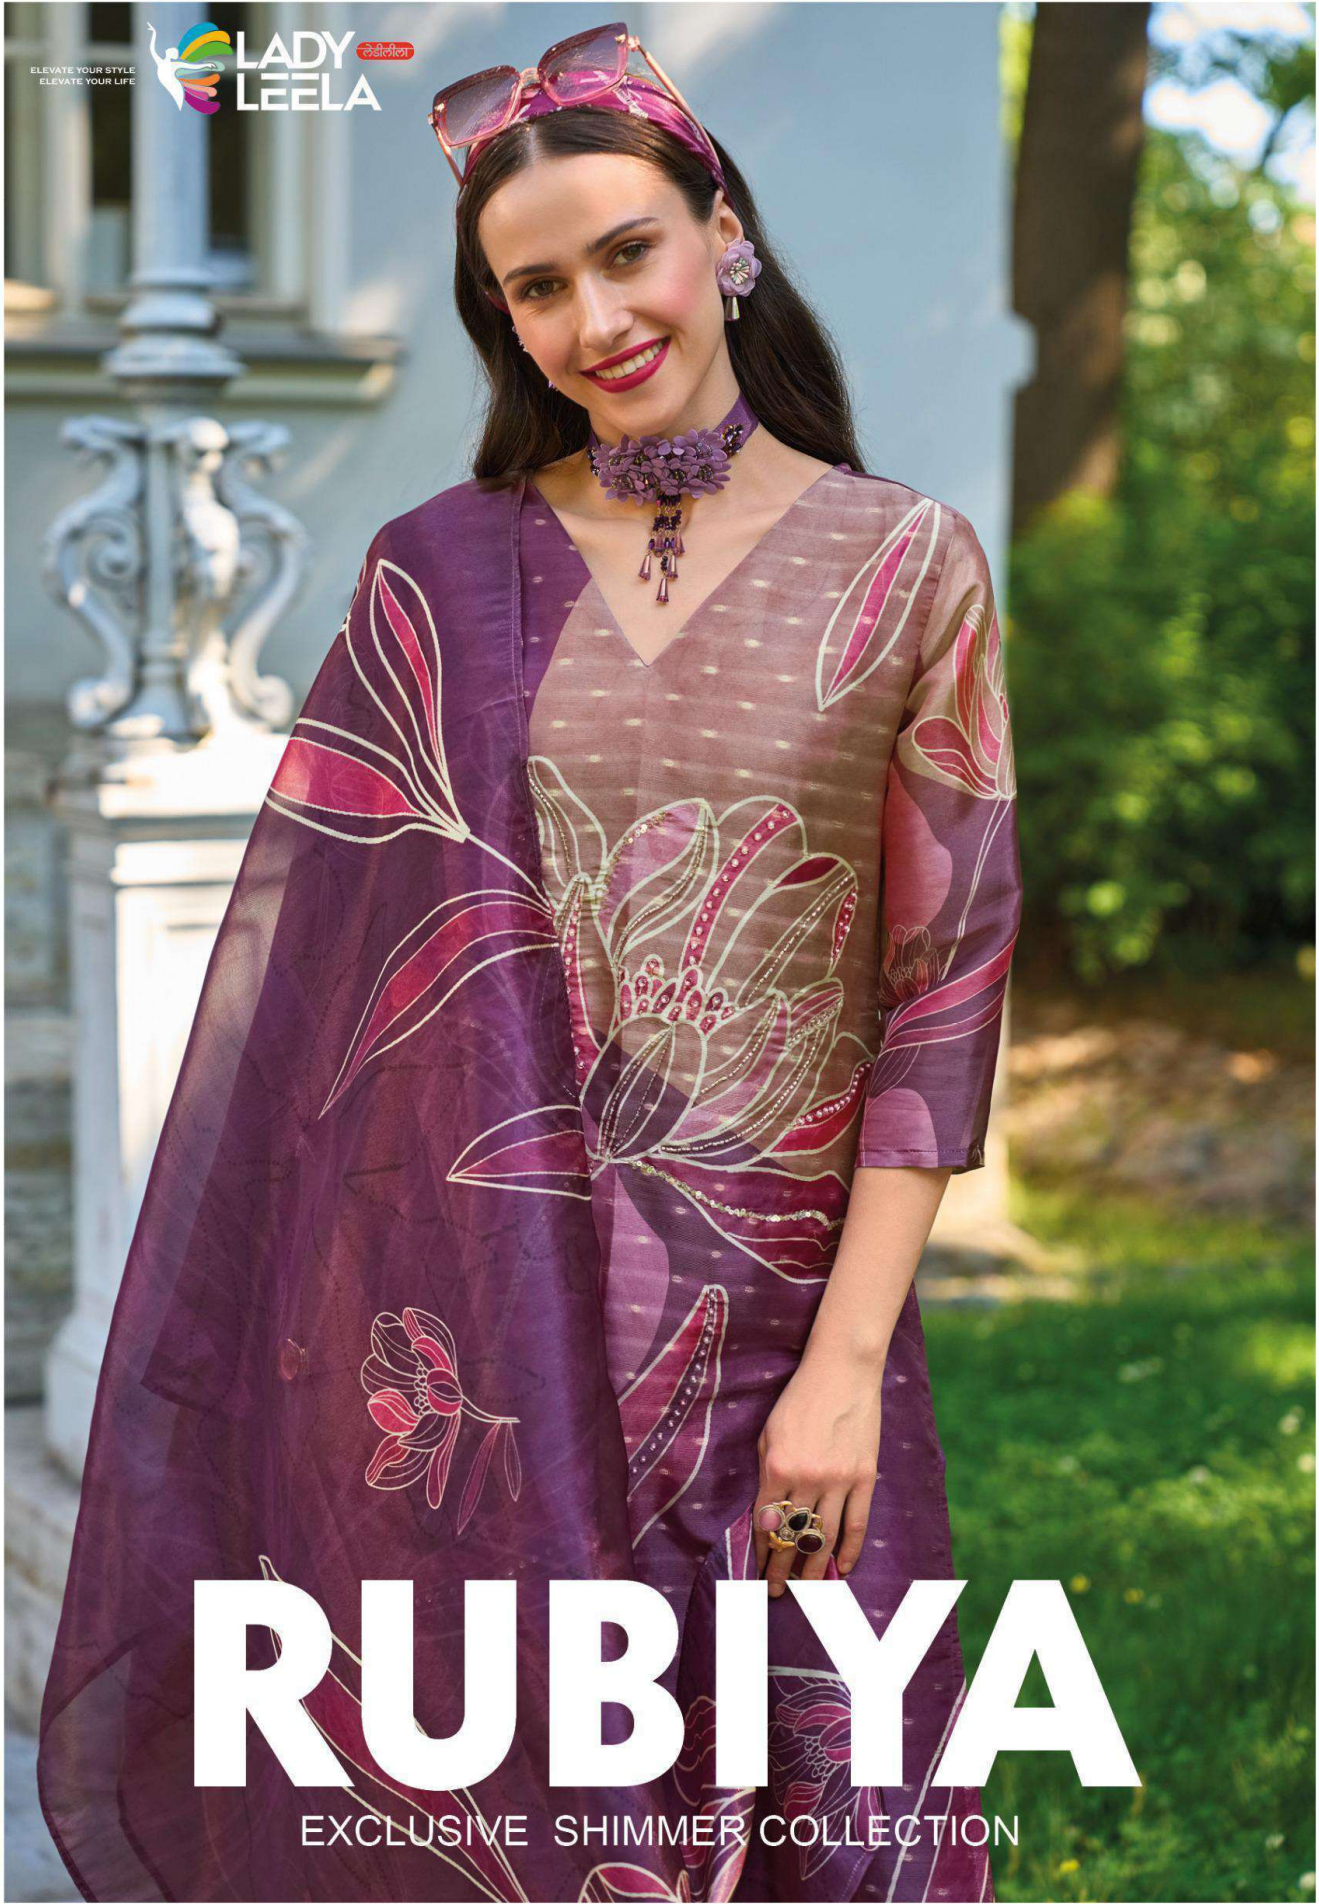

ELEVATE YOUR STYLE
ELEVATE YOUR LIFE

LADY
LEELA

लेडीलीला

RUBIYA

EXCLUSIVE SHIMMER COLLECTION