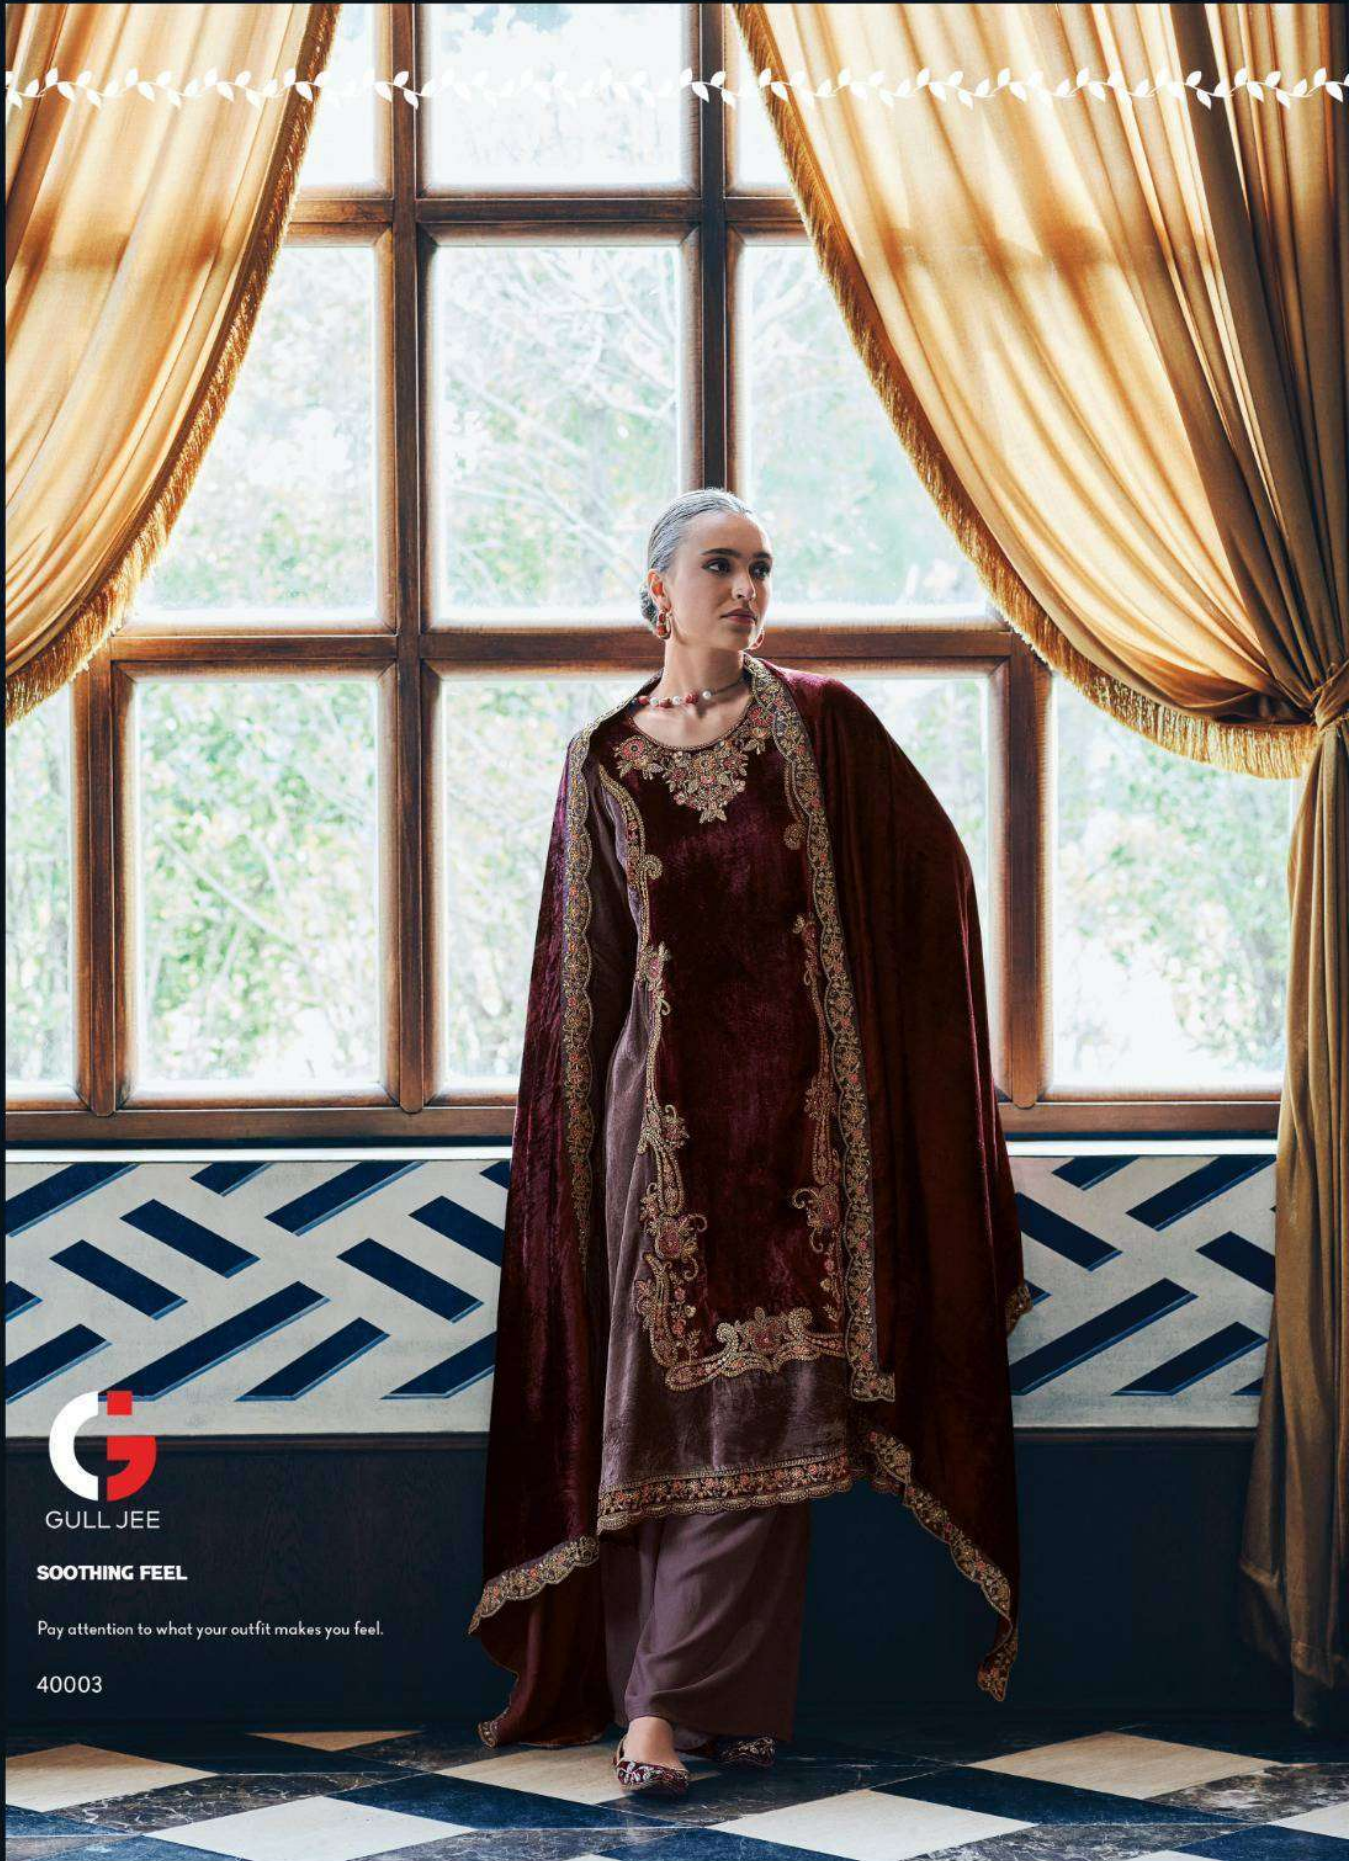

GULL JEE

SOOTHING FEEL

Pay attention to what your outfit makes you feel.

40003