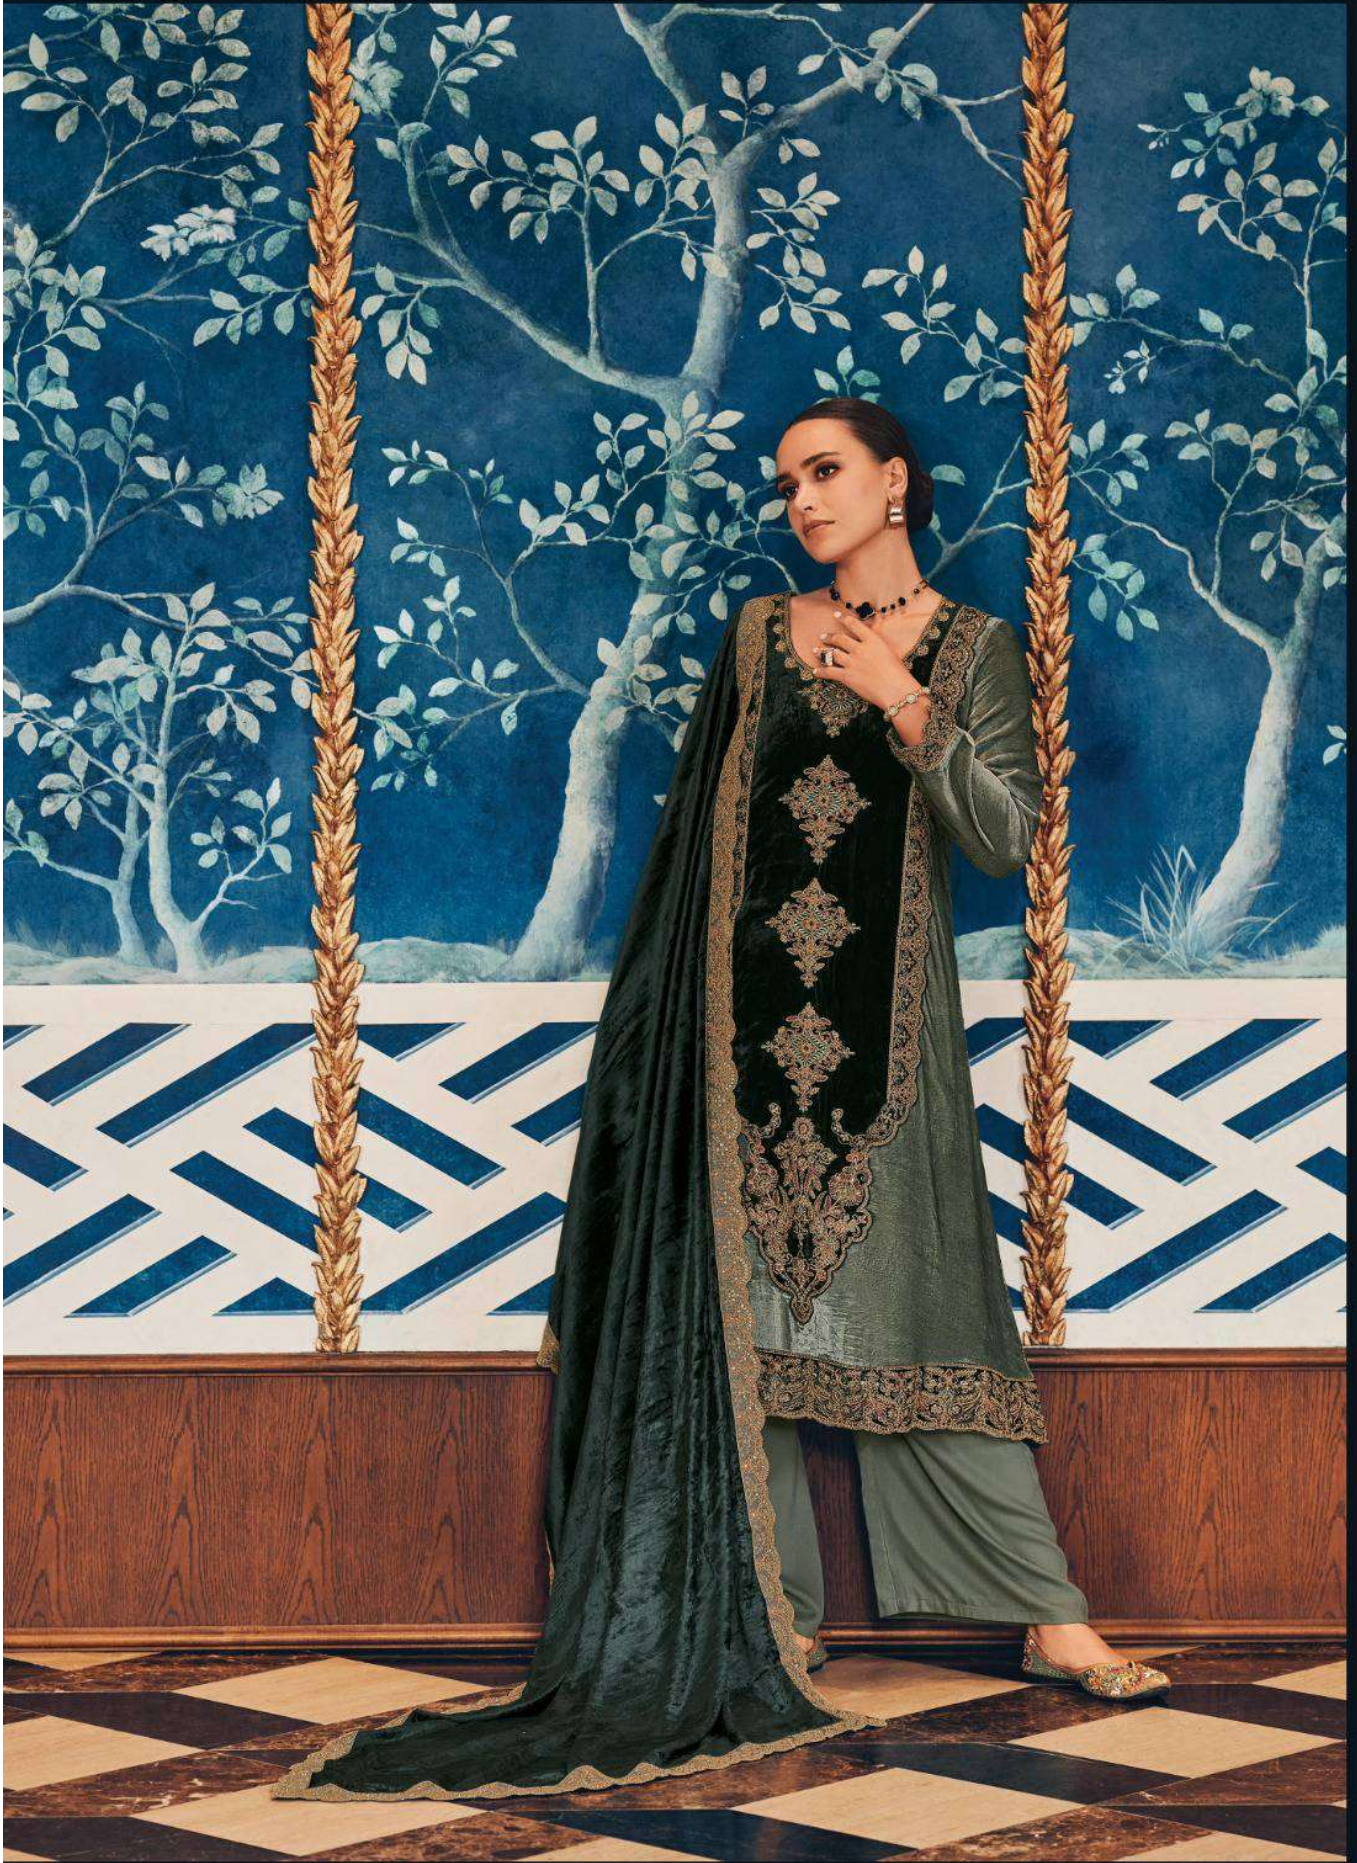

## DESCRIPTION

---

**TOP**

VISCOSE VELEV T WITH HEAVY EMBROIDERY

**BOTTOM**

PURE PASHMINA

**DUPATTA**

VISCOSE VELEV T WITH FOUR SIDE EMBROIDERY

# SHAHEEN

40001

40002

40003

40004

40005

40006

Live life at fullest: live to make your every dream true!