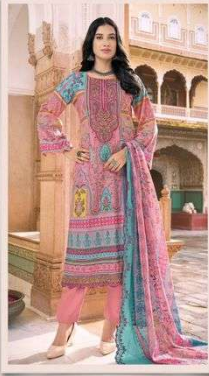

4308

PAKIZA®
PHINTS
پاکیزہ
پرینٹس

عذرا. ایزرا
VOL. 43