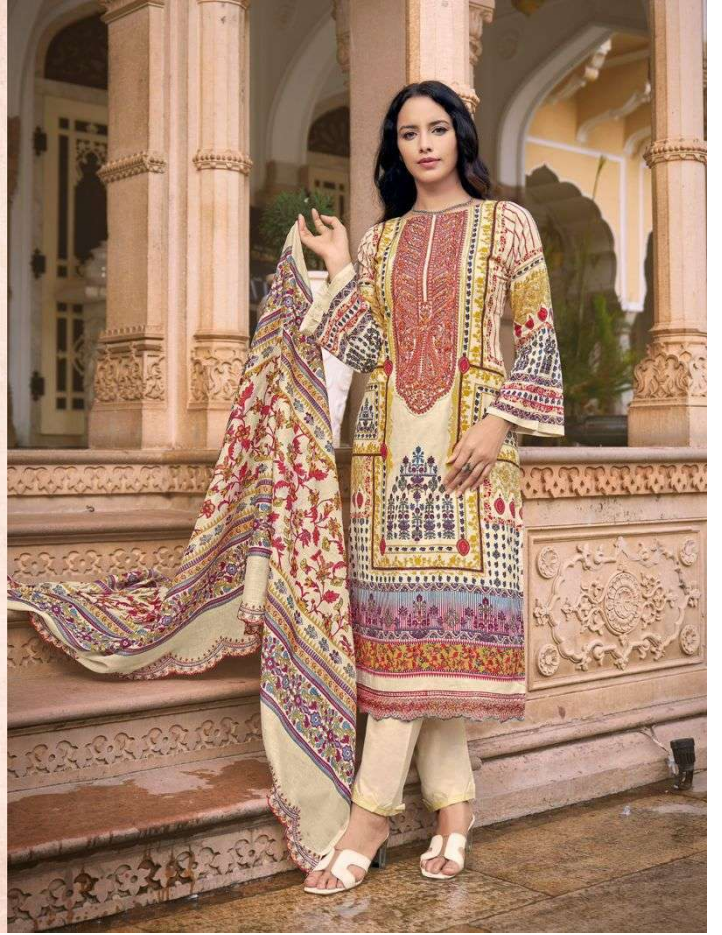

PAKIZA®
PRINTS
پاکیزہ®
پرنٹس

4306