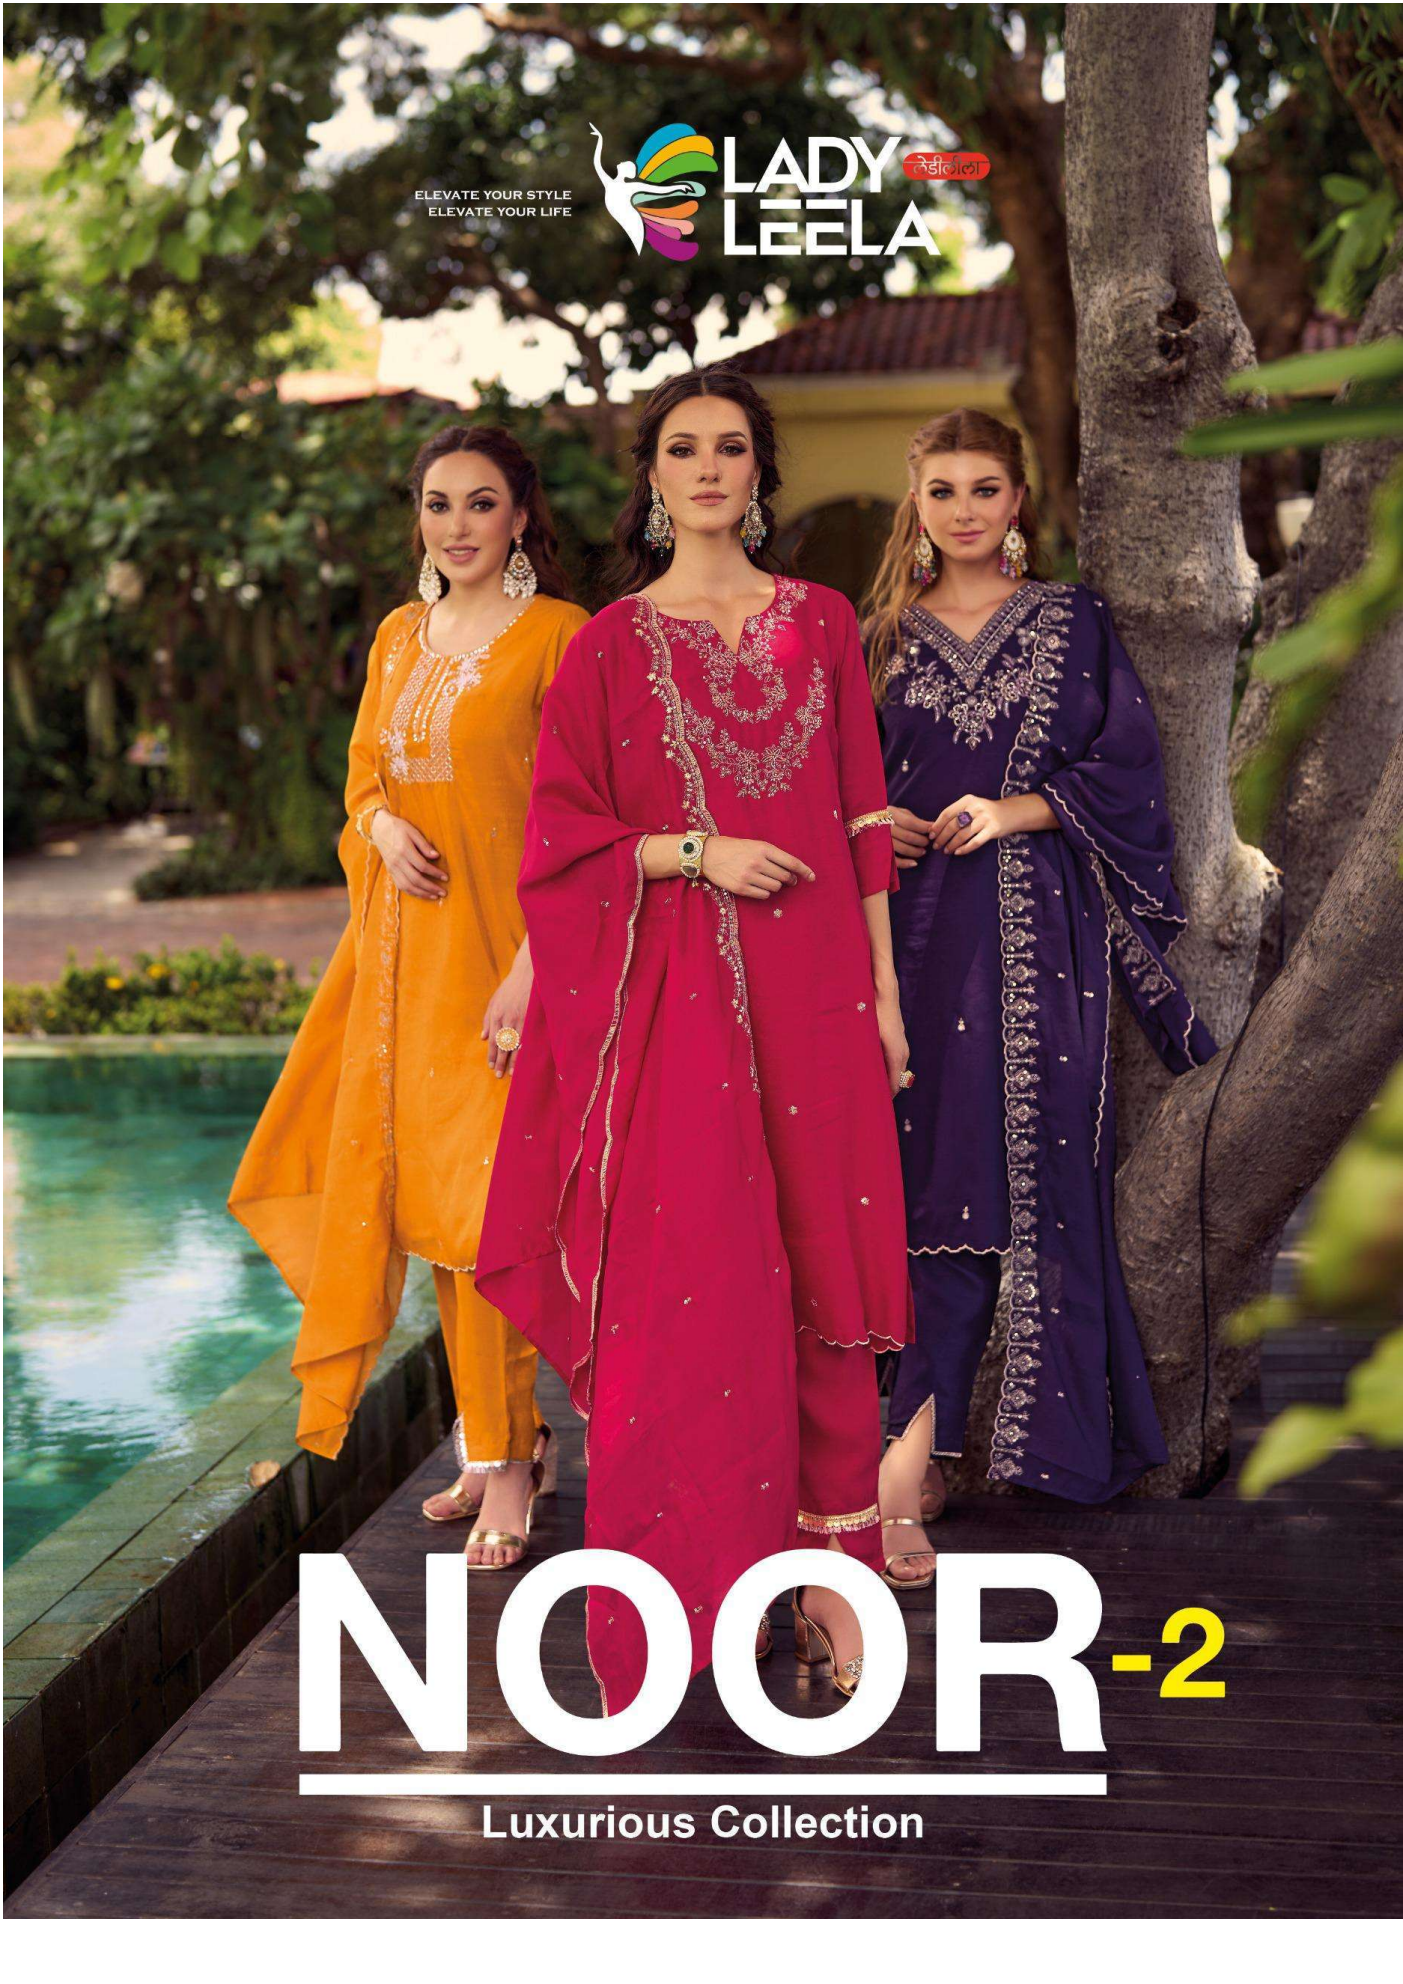

ELEVATE YOUR STYLE
ELEVATE YOUR LIFE

NOOR-2

Luxurious Collection

NOOR-2

Luxurious Collection

FABRIC DETAILS

TOP

PURE HANDWORK ON SHIMMER
VICHITRA FABRIC WITH INNER

BOTTOM

SHIMMER VICHITRA FABRIC PATTERN PANT
WITH POCKET & INNER

DUPATTA

DESIGNER EMBROIDERY ON SHIMMER VICHITRA FABRIC

SIZES - M L XL XXL 3XL

NOTE

- * POCKET INSIDE EVERY BOTTOM
- * INNER INSIDE EVERY TOP
- * STICKER PHOTO INSIDE EVERY CATALOGUE