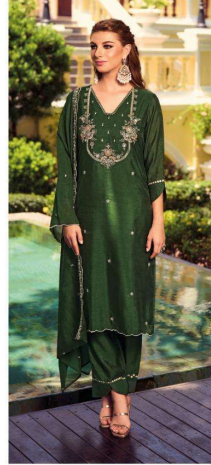

BOTTOM

SHIMMER VICHITRA FABRIC PATTERN PANT
WITH POCKET & INNER

DUPATTA

DESIGNER EMBROIDERY ON SHIMMER VICHITRA FABRIC

SIZES - M L XL XXL 3XL

NOTE

- * POCKET INSIDE EVERY BOTTOM
- * INNER INSIDE EVERY TOP
- * STICKER PHOTO INSIDE EVERY CATALOGUE

1402

1401

NOOR-2

Luxurious Collection

1401

1402

1403

1404