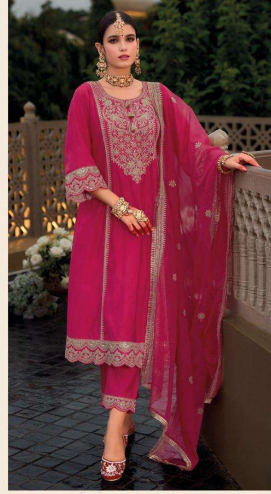

# Suhagini

VOL.5

KAILEE™

fashion

INDIAN ETHNIC WEAR

42762

42761

42762