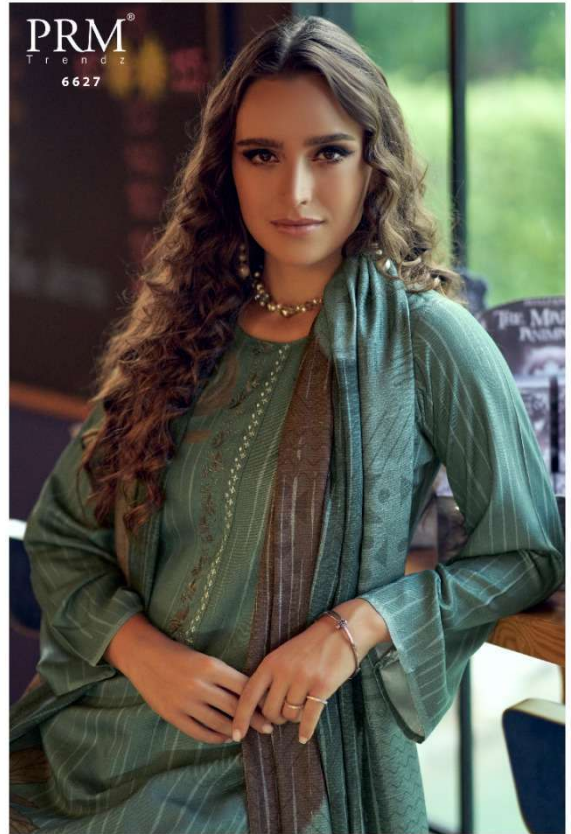

PRM®
Trendz

6625

6626

6629

6630

ELEGANT DRESSING

DESIGN PHILOSOPHY

TIMELESS TREND

MYSTIC ALLURE

BALANCED BLEND

PRM[®]
Trendz
6625

ETHEREAL ETHNICITY

CAPTIVATING SHADES