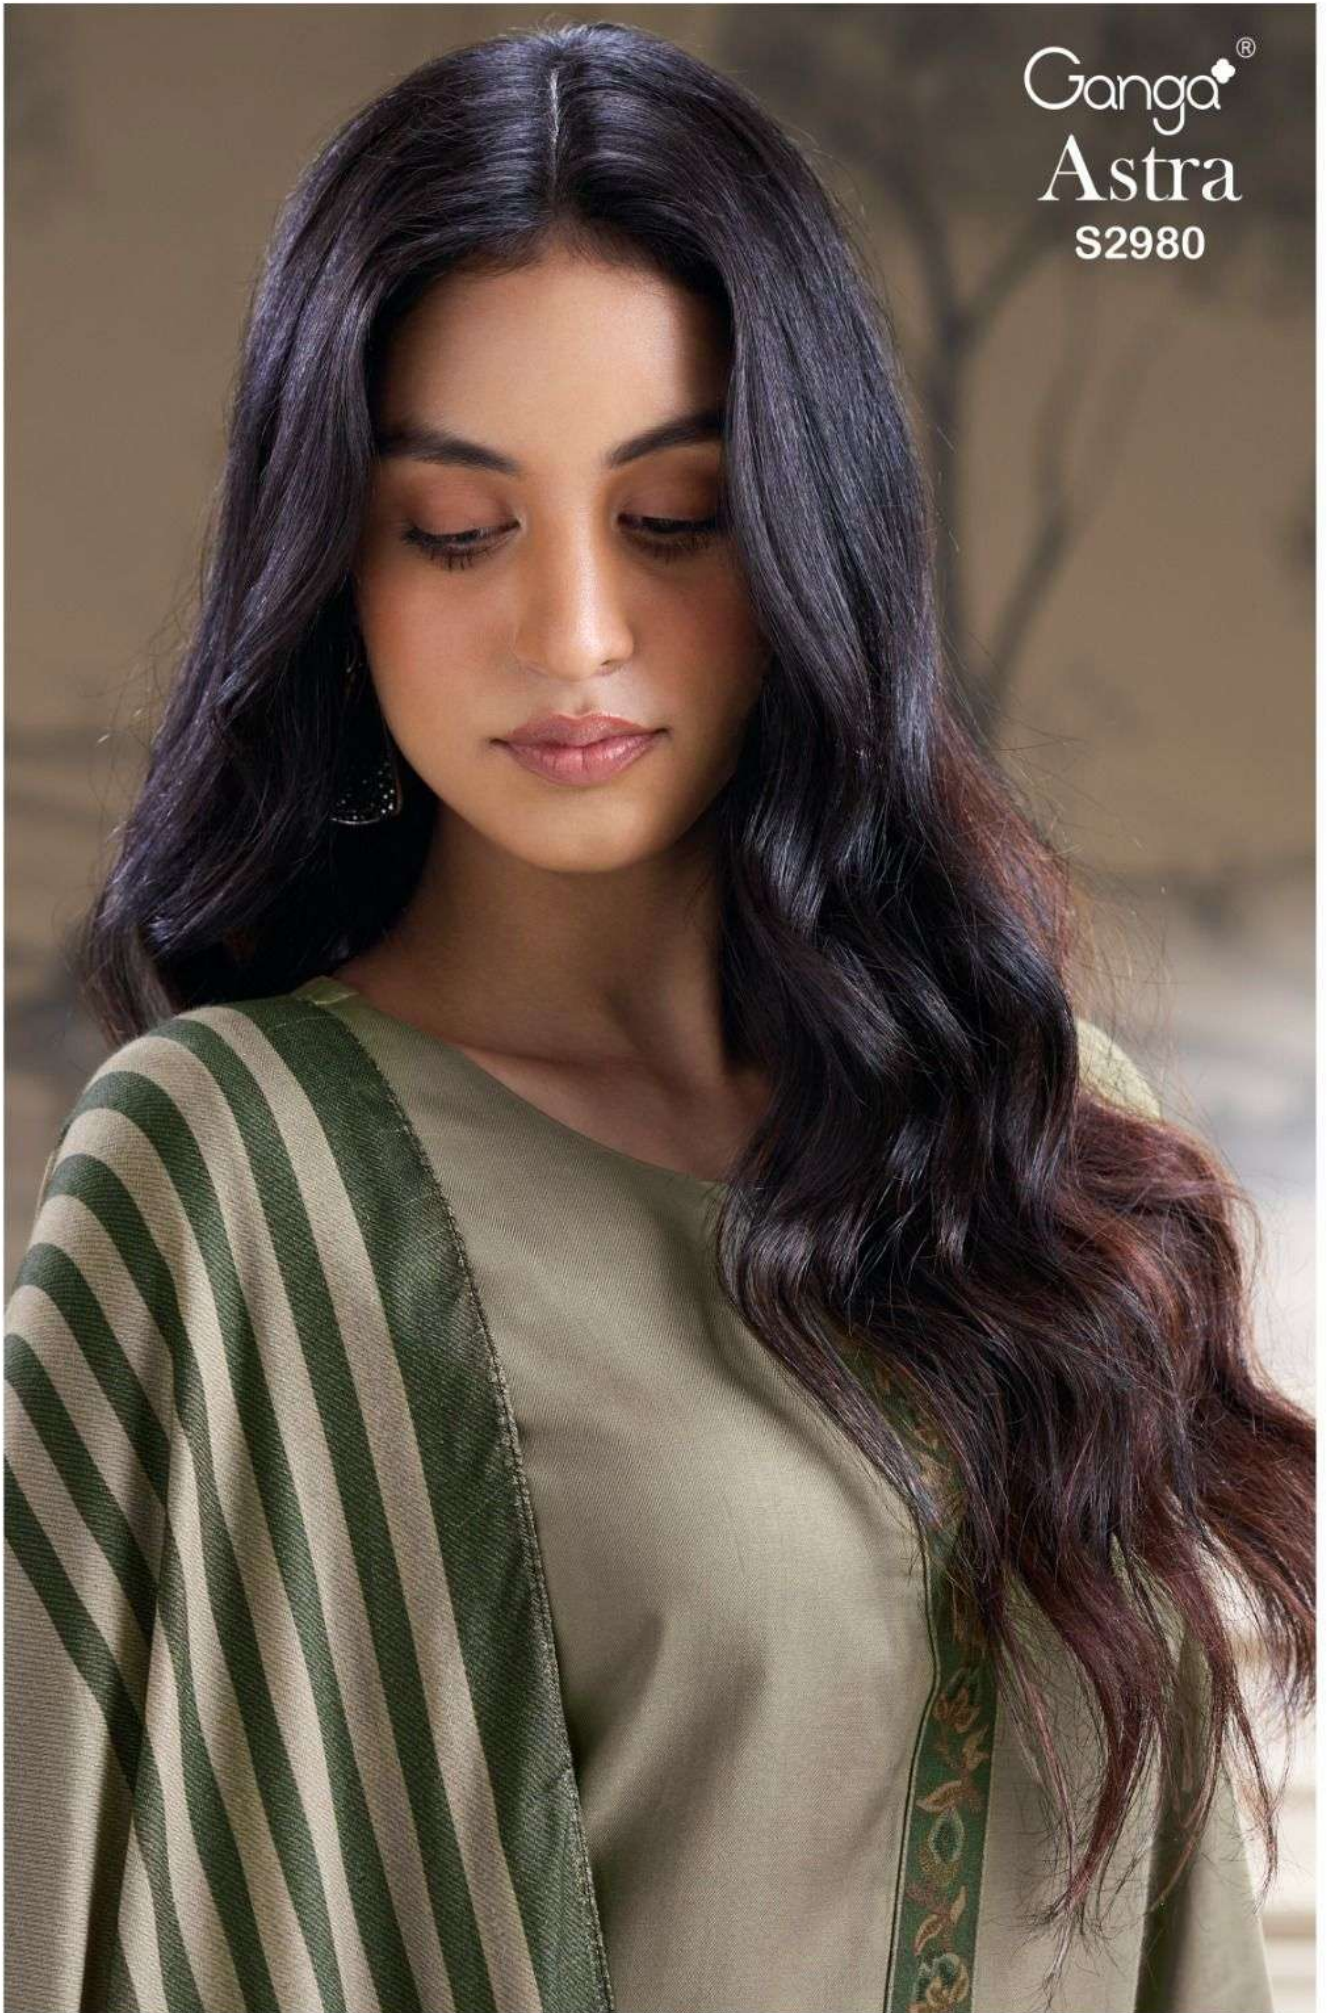

Ganga®
Astra
S2980

S2980-A

S2980-B

S2980-C

S2980-D

Ganga®
Astra
S2980- A/B/C/D

PRODUCT NAME	ASTRA
D.NO.	S2980
DESCRIPTION	<p>TOP PREMIUM PURE PASHMINA DOBBY SOLID COLOR WITH EMBROIDERY, PRINTED LACE ON NECK & SLEEVES</p> <p>BOTTOM PREMIUM PURE PASHMINA SOLID COLOR</p> <p>DUPATTA PREMIUM PURE SHAWL PRINTED.</p>
HSN CODE	540834
WHOLESALE PRICE	1525/- EACH+GST(EXTRA)