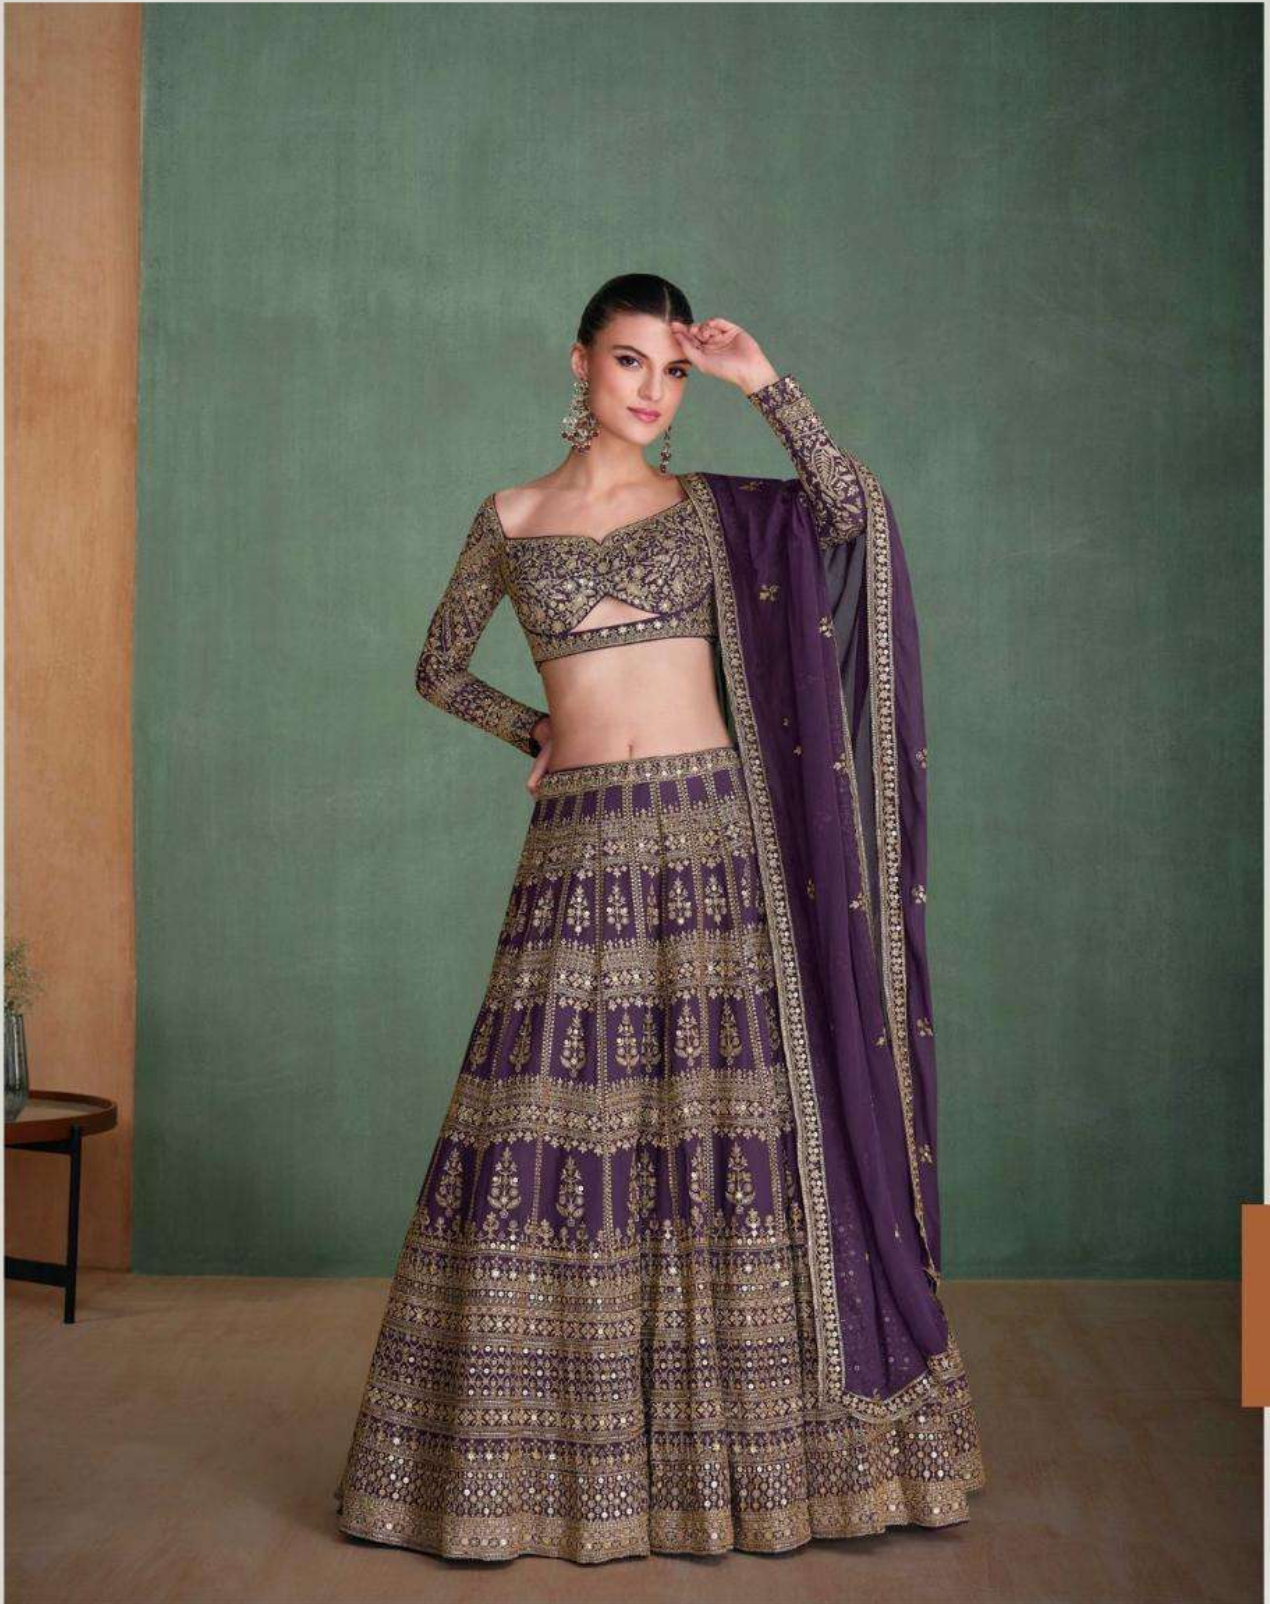

AMARPALI

SAYURI®
Designer

5660

5661

5662

SAYURI[®]
Designer

AMARPALI

SAYURI[®]
Designer

SAYURI[®]
Designer

D NO : 5662