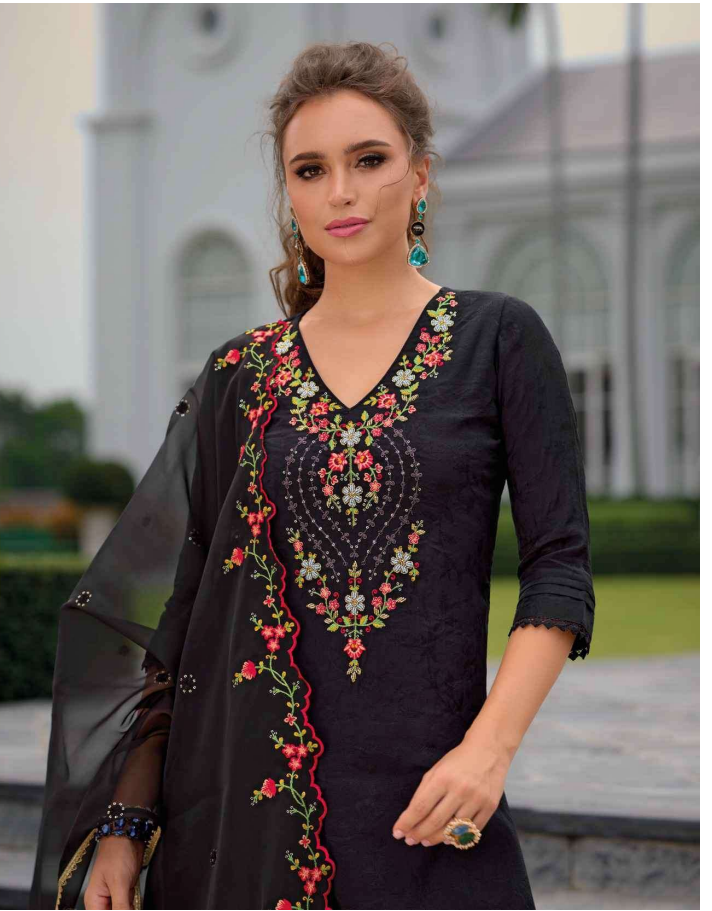

22905

22906

LILY&LALI®
GULS PRIDE
A PRODUCT OF MIRAAN GROUP

Miraan
VOL - 3

THE VIBRANT

The vibrant yellow hue adds a cheerful touch, while the comfortable fit ensures ease of movement

LILY & LALI
GULS PRIDE
A PRODUCT OF FICHA GROUP

22906

LILY&LALI[®]
GULS PRIDE
A PRODUCT OF FRIEND GROUP

22905

LILY&LALI®
GULSPRIDE
A PRODUCT OF FOND GROUP

PERFECT CHOICE

This exquisite blue embroidered cotton salwar suit combines elegance and comfort, making it a perfect choice for both casual and festive occasions.