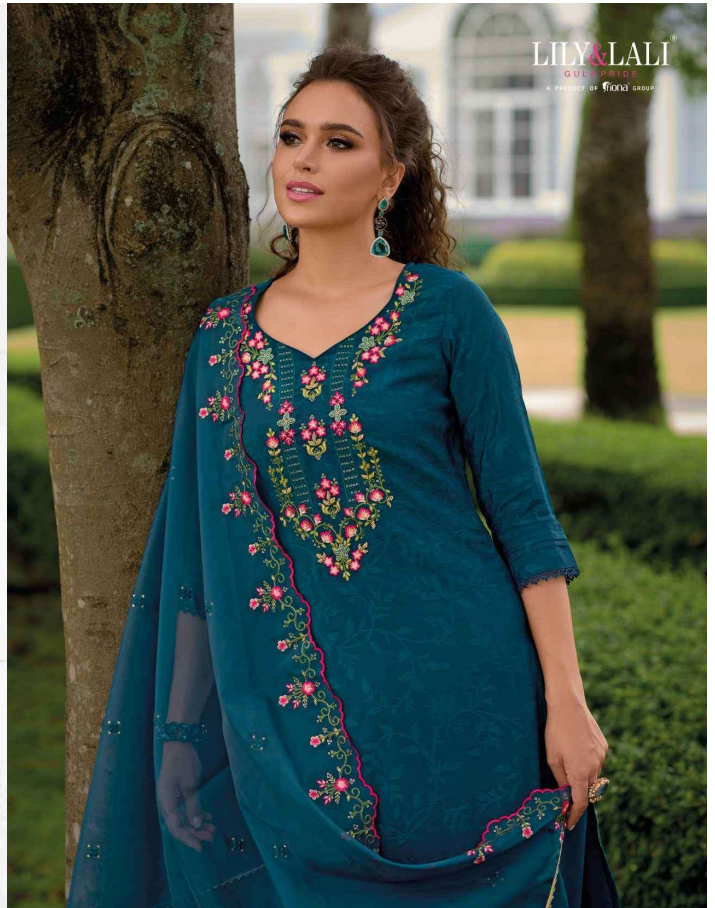

LILY & LALI
GUL PIRI
A MEMBER OF FIONA GROUP