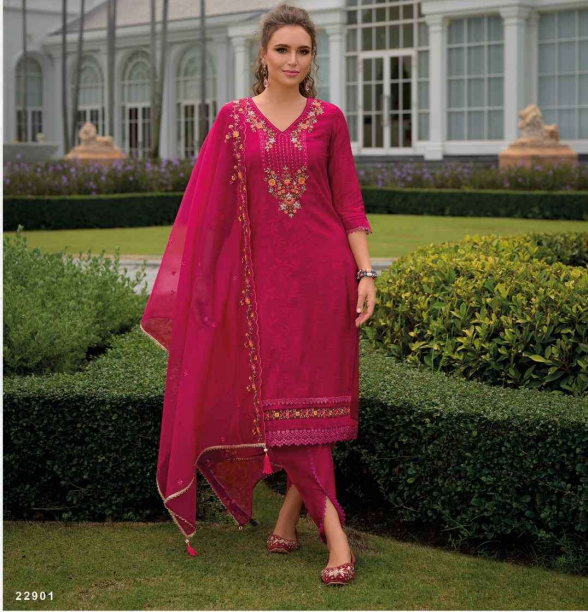

MODERN WOMAN